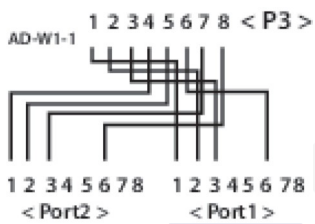

Doblador Puntos Ideal Rj45 Utp Cat-5e (d/d)

General data

RJ45 plug to 2 x RJ45 jack
15 cm cable
Serves as port doubler for the structured cabling