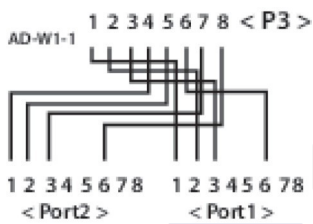

Doblador Puntos Ideal Rj45 Utp Cat-5e (voz/datos)

General data

RJ45 plug to 2 x RJ45 jack
15 cm cable
Serves as port doubler for the structured cabling