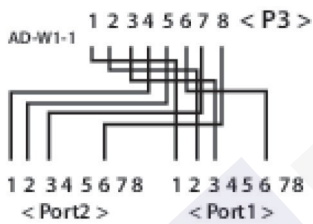

Doblador Puntos Ideal Rj45 Utp Cat-5e (voz/voz)

General data

RJ45 plug to 2 x RJ45 jack
15 cm cable
Serves as port doubler for the structured cabling