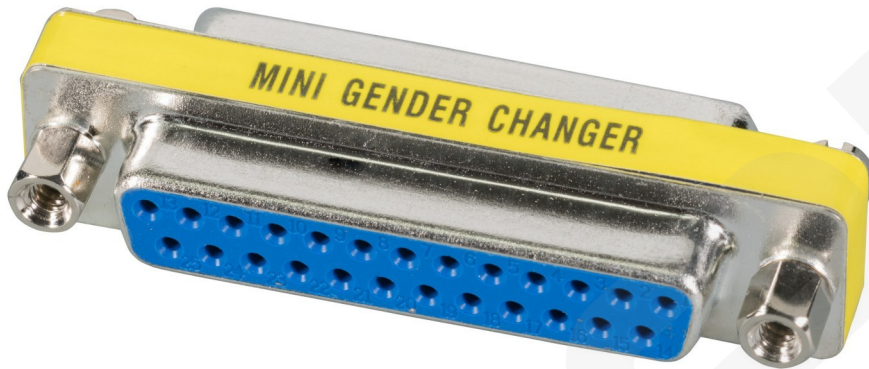

Adaptador Sub D 25 H / H

General data

Mini adapter for serial and parallel plug/jack. Mini gender changer offers the full advantage of a interface adapter with a fraction of the space. These gender changer allows you to adapt the plug/jack into another plug/jack (parallel, serial). Furthermore the gender changer can also be used to connect two cable.

Mechanische Eigenschaften

Connection 1	D-Sub 25-pole
Connection 2	D-Sub 25-pole

Kabelaufbau

Connection type connection 2	jack
Connection type connection 1	jack

Elektrische Eigenschaften

screened	True
----------	------

Available variants

ArtNr.	Bezeichnung	Typ
EB415	Mini Gender Changer, DSub 25, F-F	D-Sub 25