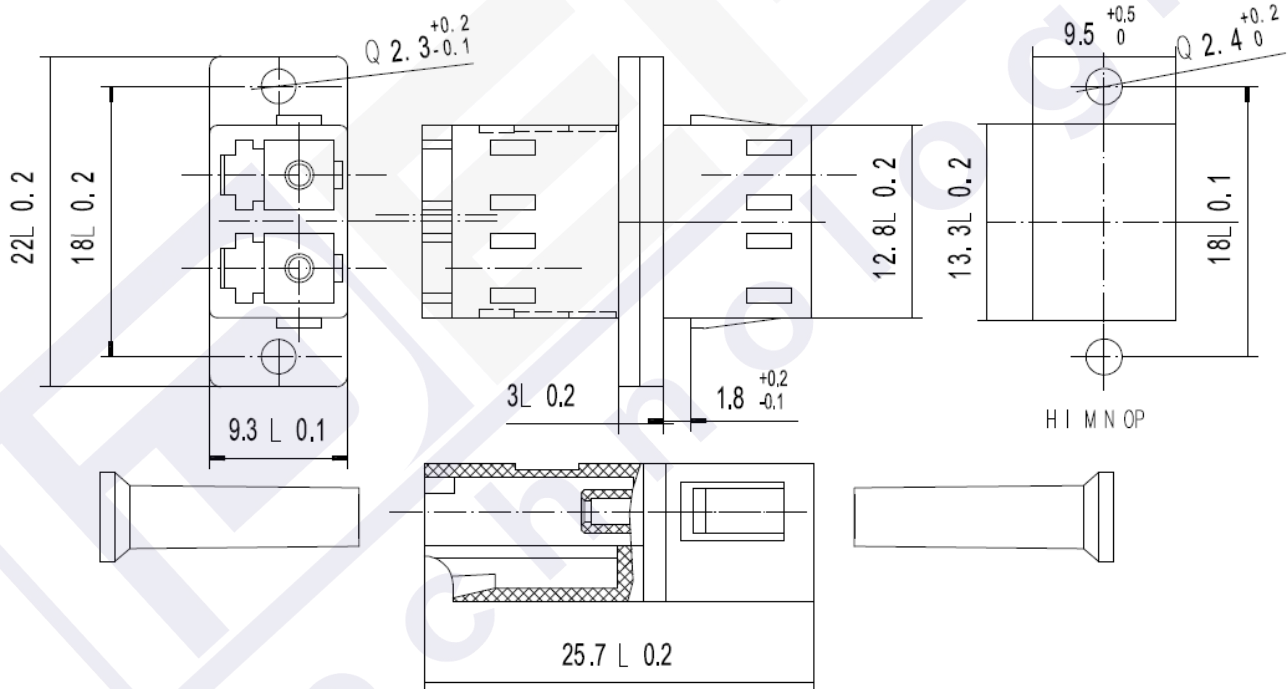

Adaptador F.o. Ideal Mm Om5 Lc/pc Duplex

Width	22.0 mm
Length	29.2 mm

Umgebungsbedingungen

Operating Temperature	-40 - 75 °C
Storage Temperature	-40 - 85 °C

Normen, Zulassungen, Zertifizierungen

Conform to Standard	IEC61754-20

Ideal Technology has a policy of continuous improvement. Specifications are subject to change without notice.