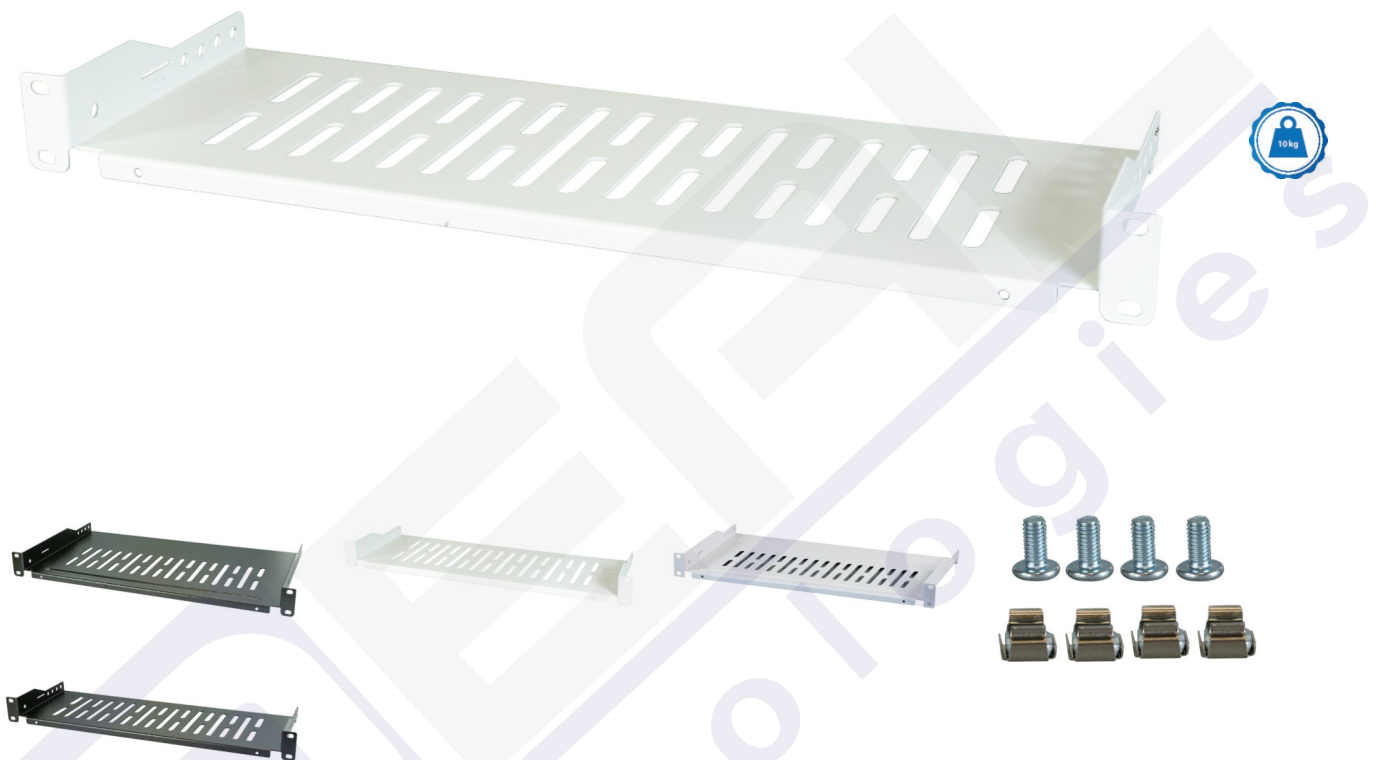

Bandeja Frontal 1u 19" F-250 Negro

General data

Shelves with fixed depth for 19" mounting
Optional rear-sided mounting brackets and lashing strap for devices available
Paint finish RAL7035, light grey / RAL9005, jet black
Delivery incl. mounting accessories

Allgemeine Daten

Material	Metal
Model	Shelf