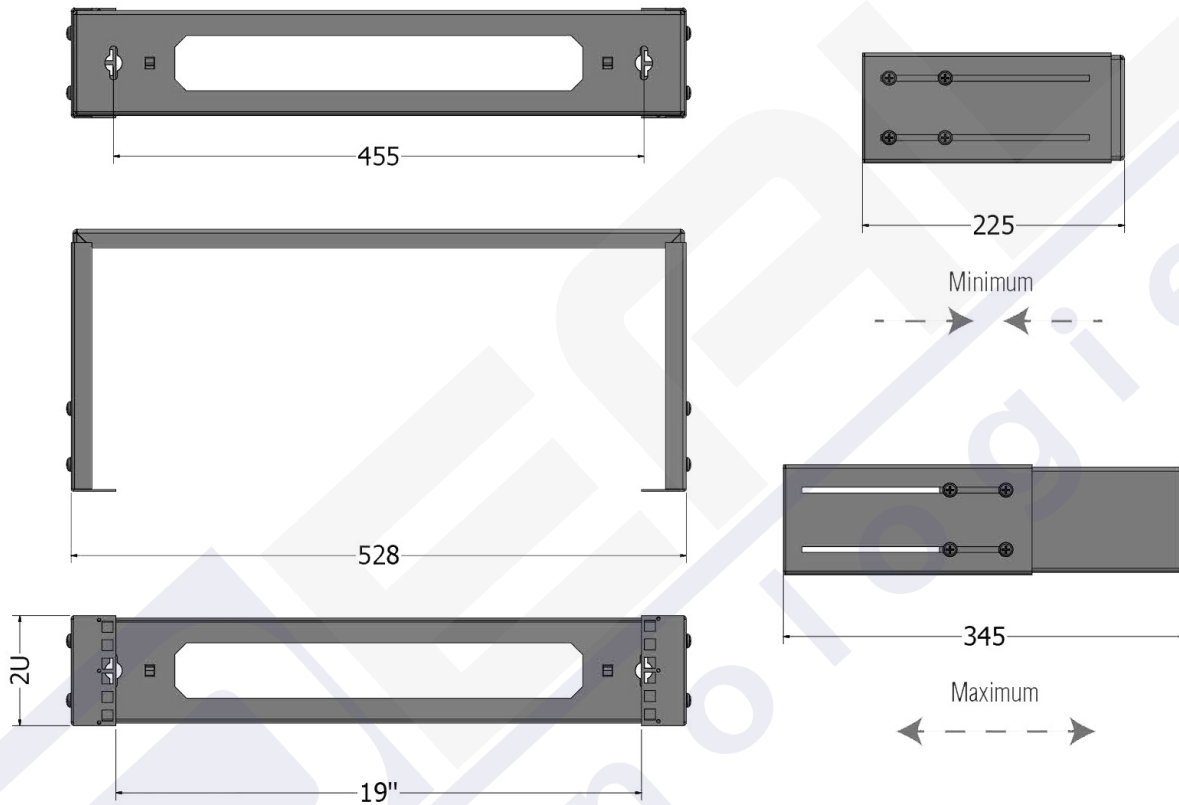

Bastidor de pared 2u 528x89 Mm (ajustable en fondo 225-345 Mm)

General data

19" wall bracket with adjustable mounting depth (225 .. 345 mm)

Material steel

Paint finish RAL7035, light grey / RAL9005, jet black / RAL9010, pure white

Allgemeine Daten

Modular spacing	482.6 mm (19 inch)
With front door	True
Type of ventilation	Passive
Demountable	True
Surface finishing	powder coating
Number of cartons	1
With roof plate	True
Model	Other
Degree of protection (IP)	IP00
Number of doors	0
Mounting level	Front side
With sidewall	True
With earthing	True
Material	steel
Type of profile rail	L-shaped

Bastidor de pared 2u 528x89 Mm (ajustable en fondo 225-345 Mm)

Drawings

Ideal Technology has a policy of continuous improvement. Specifications are subject to change without notice.

Bastidor de pared 2u 528x89 Mm (ajustable en fondo 225-345 Mm)

Ideal Technology has a policy of continuous improvement. Specifications are subject to change without notice.

Bastidor de pared 2u 528x89 Mm (ajustable en fondo 225-345 Mm)

Bastidor de pared 2u 528x89 Mm (ajustable en fondo 225-345 Mm)