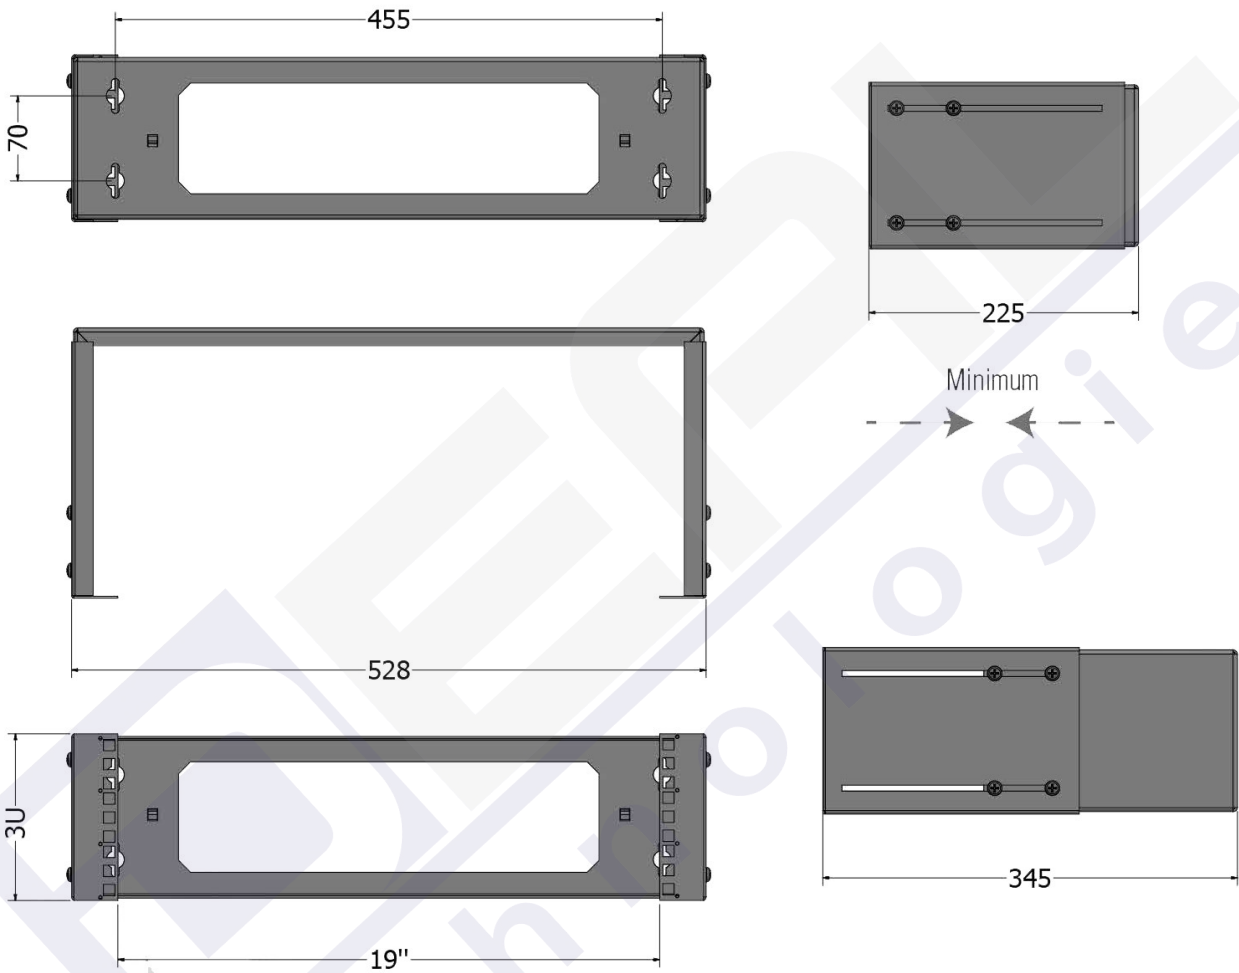

Bastidor de pared 2u 528x89 Mm (ajustable en fondo 225-345 Mm)

General data

19" wall bracket with adjustable mounting depth (225 .. 345 mm)

Material steel

Paint finish RAL7035, light grey / RAL9005, jet black / RAL9010, pure white

Allgemeine Daten

Modular spacing	482.6 mm (19 inch)
With front door	True
Type of ventilation	Passive
Demountable	True
Surface finishing	powder coating
Number of cartons	1
With roof plate	True
Model	Other
Degree of protection (IP)	IP00
Number of doors	0
Mounting level	Front side
With sidewall	True
With earthing	True
Material	steel
Type of profile rail	L-shaped

Bastidor de pared 2u 528x89 Mm (ajustable en fondo 225-345 Mm)

Drawings

Ideal Technology has a policy of continuous improvement. Specifications are subject to change without notice.

Bastidor de pared 2u 528x89 Mm (ajustable en fondo 225-345 Mm)

Ideal Technology has a policy of continuous improvement. Specifications are subject to change without notice.

Bastidor de pared 2u 528x89 Mm (ajustable en fondo 225-345 Mm)

Bastidor de pared 2u 528x89 Mm (ajustable en fondo 225-345 Mm)