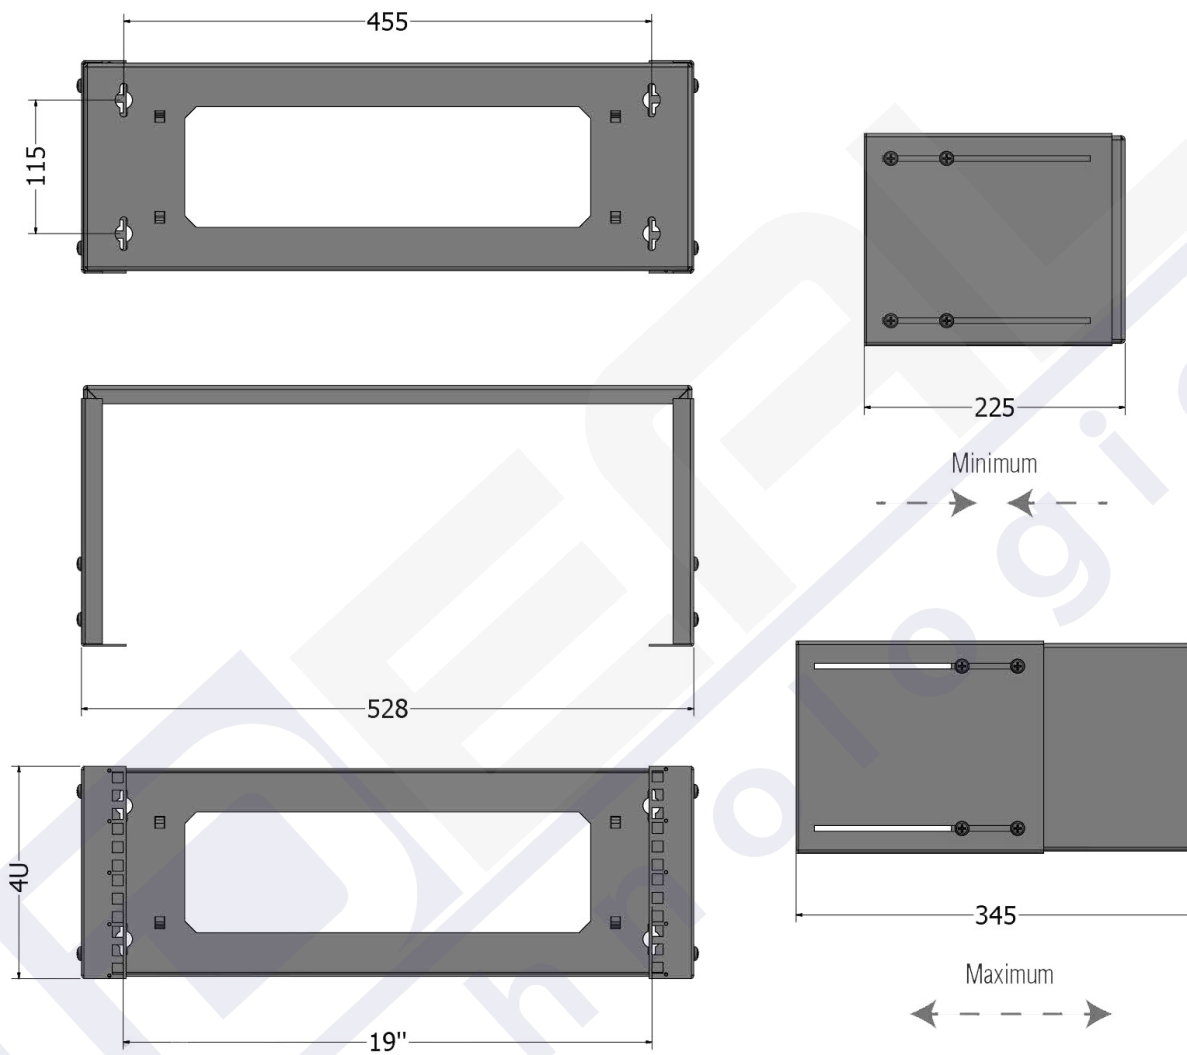

Bastidor de pared 2u 528x89 Mm (ajustable en fondo 225-345 Mm)

General data

19" wall bracket with adjustable mounting depth (225 .. 345 mm)

Material steel

Paint finish RAL7035, light grey / RAL9005, jet black / RAL9010, pure white

Allgemeine Daten

Modular spacing	482.6 mm (19 inch)
With front door	True
Type of ventilation	Passive
Demountable	True
Surface finishing	powder coating
Number of cartons	1
With roof plate	True
Model	Other
Degree of protection (IP)	IP00
Number of doors	0
Mounting level	Front side
With sidewall	True
With earthing	True
Material	steel
Type of profile rail	L-shaped

Bastidor de pared 2u 528x89 Mm (ajustable en fondo 225-345 Mm)

Drawings

Ideal Technology has a policy of continuous improvement. Specifications are subject to change without notice.

Bastidor de pared 2u 528x89 Mm (ajustable en fondo 225-345 Mm)

Ideal Technology has a policy of continuous improvement. Specifications are subject to change without notice.

Bastidor de pared 2u 528x89 Mm (ajustable en fondo 225-345 Mm)

Bastidor de pared 2u 528x89 Mm (ajustable en fondo 225-345 Mm)