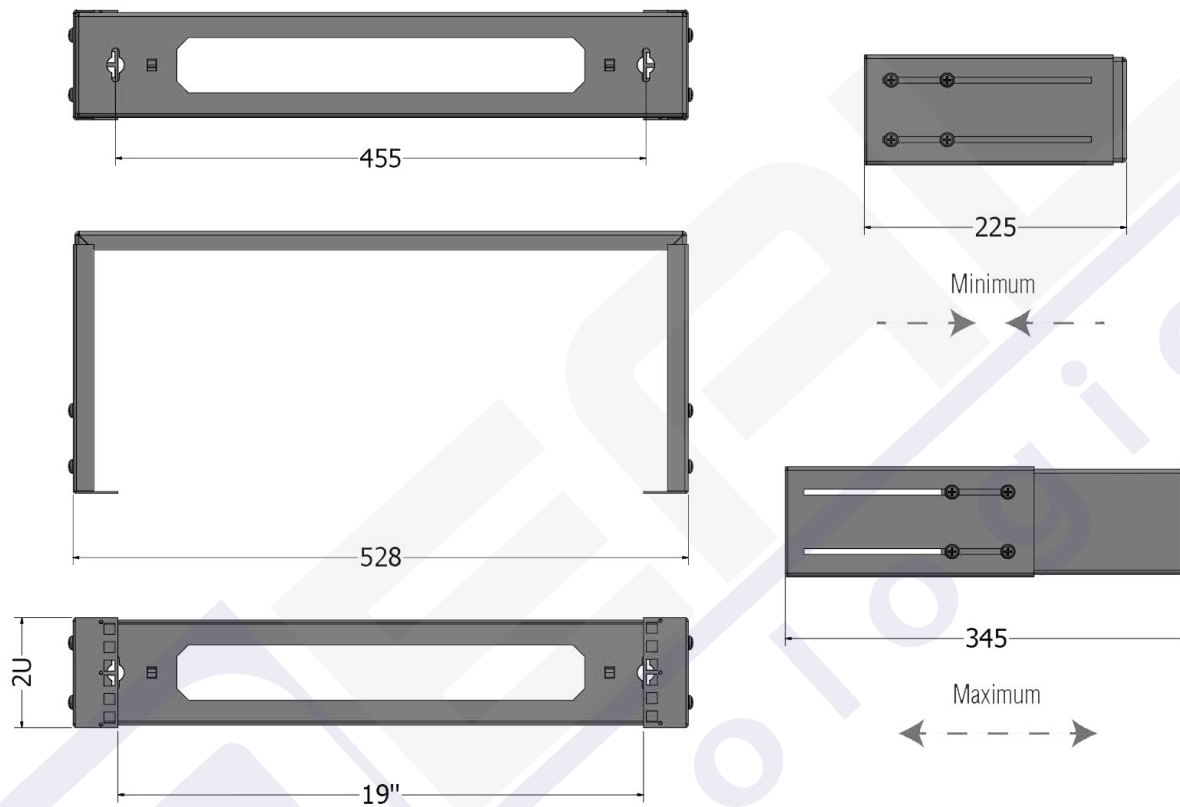

Bastidor de pared 4u 528x178 Mm (ajustable en fondo 225-345 Mm)

General data

19" wall bracket with adjustable mounting depth (225 .. 345 mm)

Material steel

Paint finish RAL7035, light grey / RAL9005, jet black / RAL9010, pure white

Allgemeine Daten

Modular spacing	482.6 mm (19 inch)
With front door	True
Type of ventilation	Passive
Demountable	True
Surface finishing	powder coating
Number of cartons	1
With roof plate	True
Model	Other
Degree of protection (IP)	IP00
Number of doors	0
Mounting level	Front side
With sidewall	True
With earthing	True

Bastidor de pared 4u 528x178 Mm (ajustable en fondo 225-345 Mm)

Drawings

Bastidor de pared 4u 528x178 Mm (ajustable en fondo 225-345 Mm)

Bastidor de pared 4u 528x178 Mm (ajustable en fondo 225-345 Mm)

Bastidor de pared 4u 528x178 Mm (ajustable en fondo 225-345 Mm)

Bastidor de pared 4u 528x178 Mm (ajustable en fondo 225-345 Mm)

Ideal Technology has a policy of continuous improvement. Specifications are subject to change without notice.