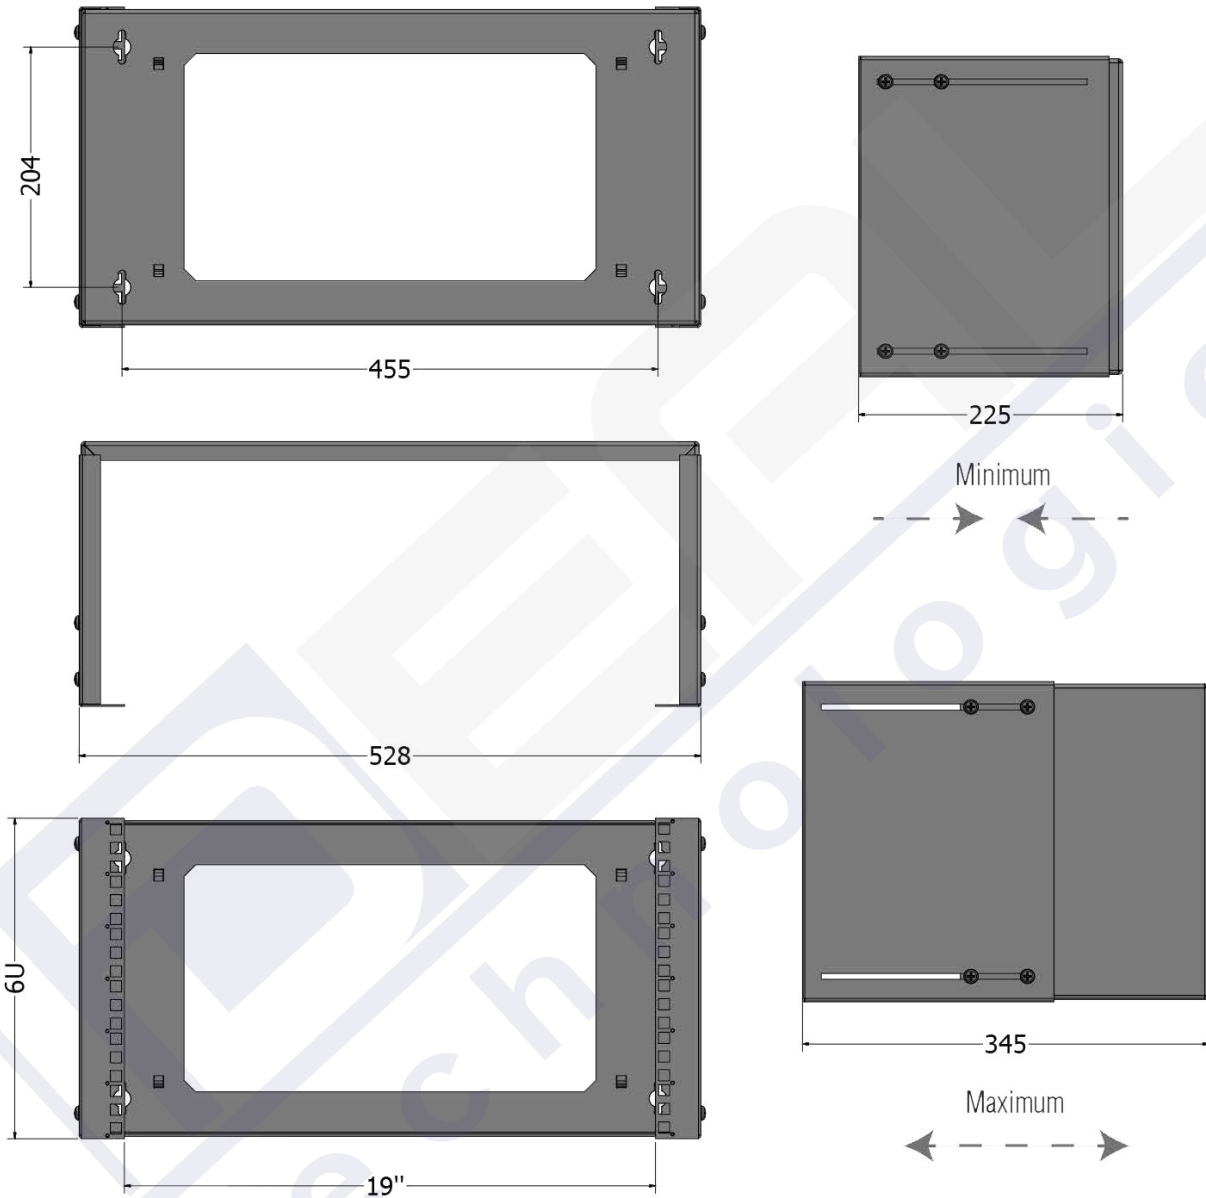

Bastidor de pared 4u 528x178 Mm (ajustable en fondo 225-345 Mm)

General data

19" wall bracket with adjustable mounting depth (225 .. 345 mm)

Material steel

Paint finish RAL7035, light grey / RAL9005, jet black / RAL9010, pure white

Allgemeine Daten

Modular spacing	482.6 mm (19 inch)
With front door	True
Type of ventilation	Passive
Demountable	True
Surface finishing	powder coating
Number of cartons	1
With roof plate	True
Model	Other
Degree of protection (IP)	IP00
Number of doors	0
Mounting level	Front side
With sidewall	True
With earthing	True

Bastidor de pared 4u 528x178 Mm (ajustable en fondo 225-345 Mm)

Drawings

Bastidor de pared 4u 528x178 Mm (ajustable en fondo 225-345 Mm)

Bastidor de pared 4u 528x178 Mm (ajustable en fondo 225-345 Mm)

Bastidor de pared 4u 528x178 Mm (ajustable en fondo 225-345 Mm)

Bastidor de pared 4u 528x178 Mm (ajustable en fondo 225-345 Mm)

Ideal Technology has a policy of continuous improvement. Specifications are subject to change without notice.