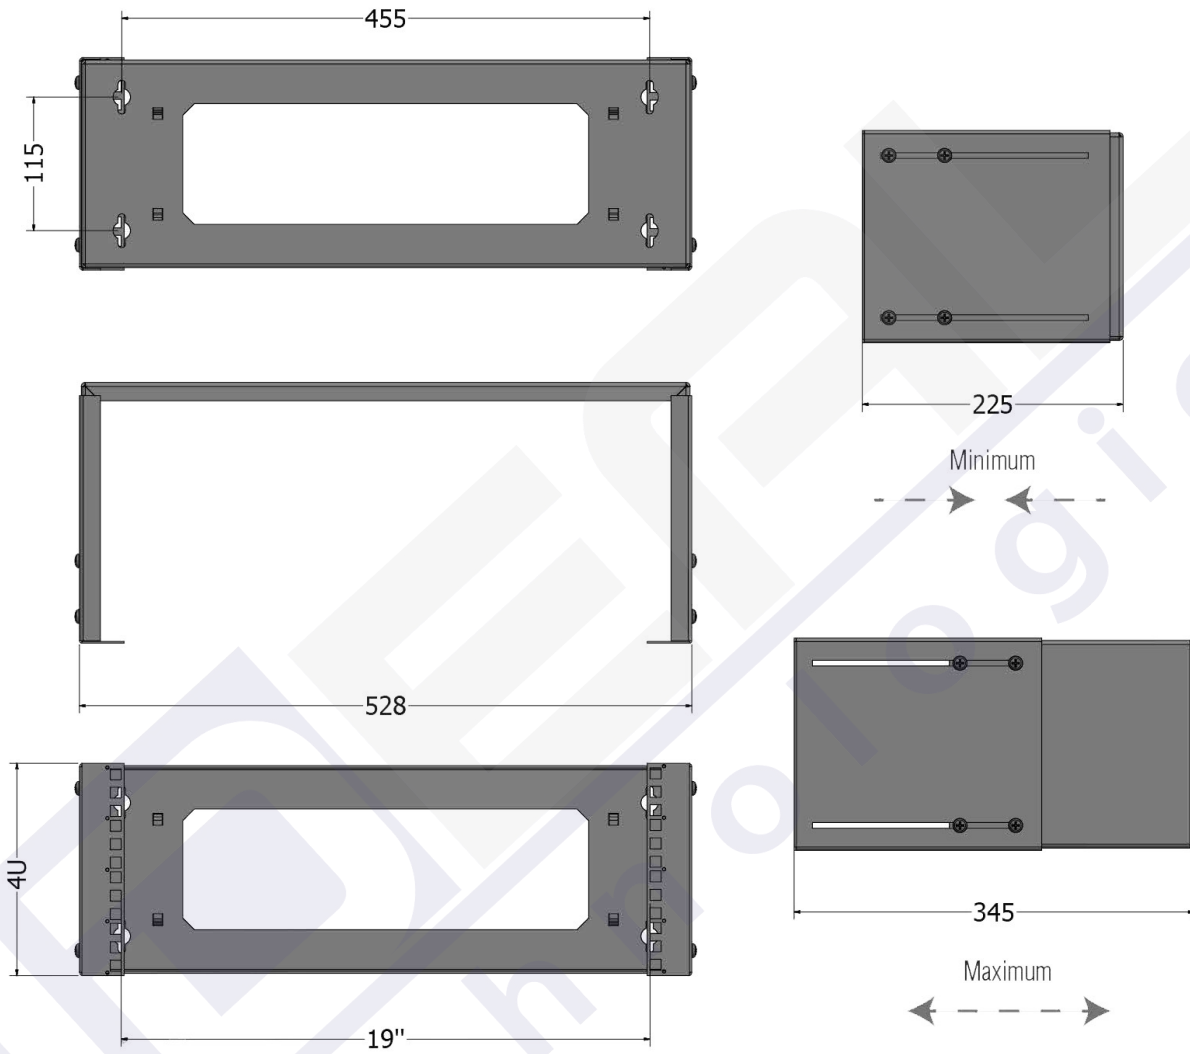

Bastidor de pared 4u 528x178 Mm (ajustable en fondo 225-345 Mm)

General data

19" wall bracket with adjustable mounting depth (225 .. 345 mm)

Material steel

Paint finish RAL7035, light grey / RAL9005, jet black / RAL9010, pure white

Allgemeine Daten

Modular spacing	482.6 mm (19 inch)
With front door	True
Type of ventilation	Passive
Demountable	True
Surface finishing	powder coating
Number of cartons	1
With roof plate	True
Model	Other
Degree of protection (IP)	IP00
Number of doors	0
Mounting level	Front side
With sidewall	True
With earthing	True

Bastidor de pared 4u 528x178 Mm (ajustable en fondo 225-345 Mm)

Drawings

Bastidor de pared 4u 528x178 Mm (ajustable en fondo 225-345 Mm)

Bastidor de pared 4u 528x178 Mm (ajustable en fondo 225-345 Mm)

Bastidor de pared 4u 528x178 Mm (ajustable en fondo 225-345 Mm)

Bastidor de pared 4u 528x178 Mm (ajustable en fondo 225-345 Mm)

Ideal Technology has a policy of continuous improvement. Specifications are subject to change without notice.