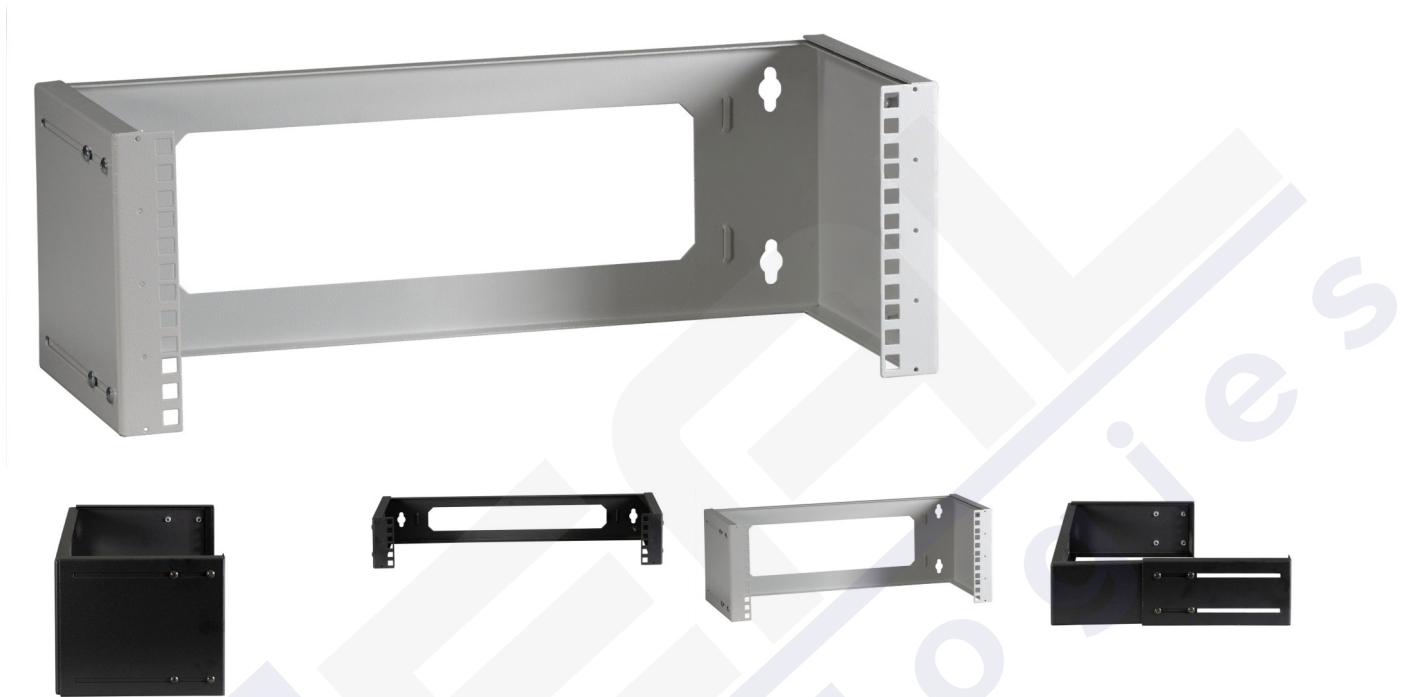

Bastidor de pared 4u 528x178 Mm (ajustable en fondo 225-345 Mm)

General data

19" wall bracket with adjustable mounting depth (225 .. 345 mm)

Material steel

Paint finish RAL7035, light grey / RAL9005, jet black / RAL9010, pure white

Allgemeine Daten

Modular spacing	482.6 mm (19 inch)
With front door	True
Type of ventilation	Passive
Demountable	True
Surface finishing	powder coating
Number of cartons	1
With roof plate	True
Model	Other
Degree of protection (IP)	IP00
Number of doors	0
Mounting level	Front side
With sidewall	True
With earthing	True

Bastidor de pared 4u 528x178 Mm (ajustable en fondo 225-345 Mm)

Drawings

Bastidor de pared 4u 528x178 Mm (ajustable en fondo 225-345 Mm)

Bastidor de pared 4u 528x178 Mm (ajustable en fondo 225-345 Mm)

Bastidor de pared 4u 528x178 Mm (ajustable en fondo 225-345 Mm)

Bastidor de pared 4u 528x178 Mm (ajustable en fondo 225-345 Mm)

Ideal Technology has a policy of continuous improvement. Specifications are subject to change without notice.