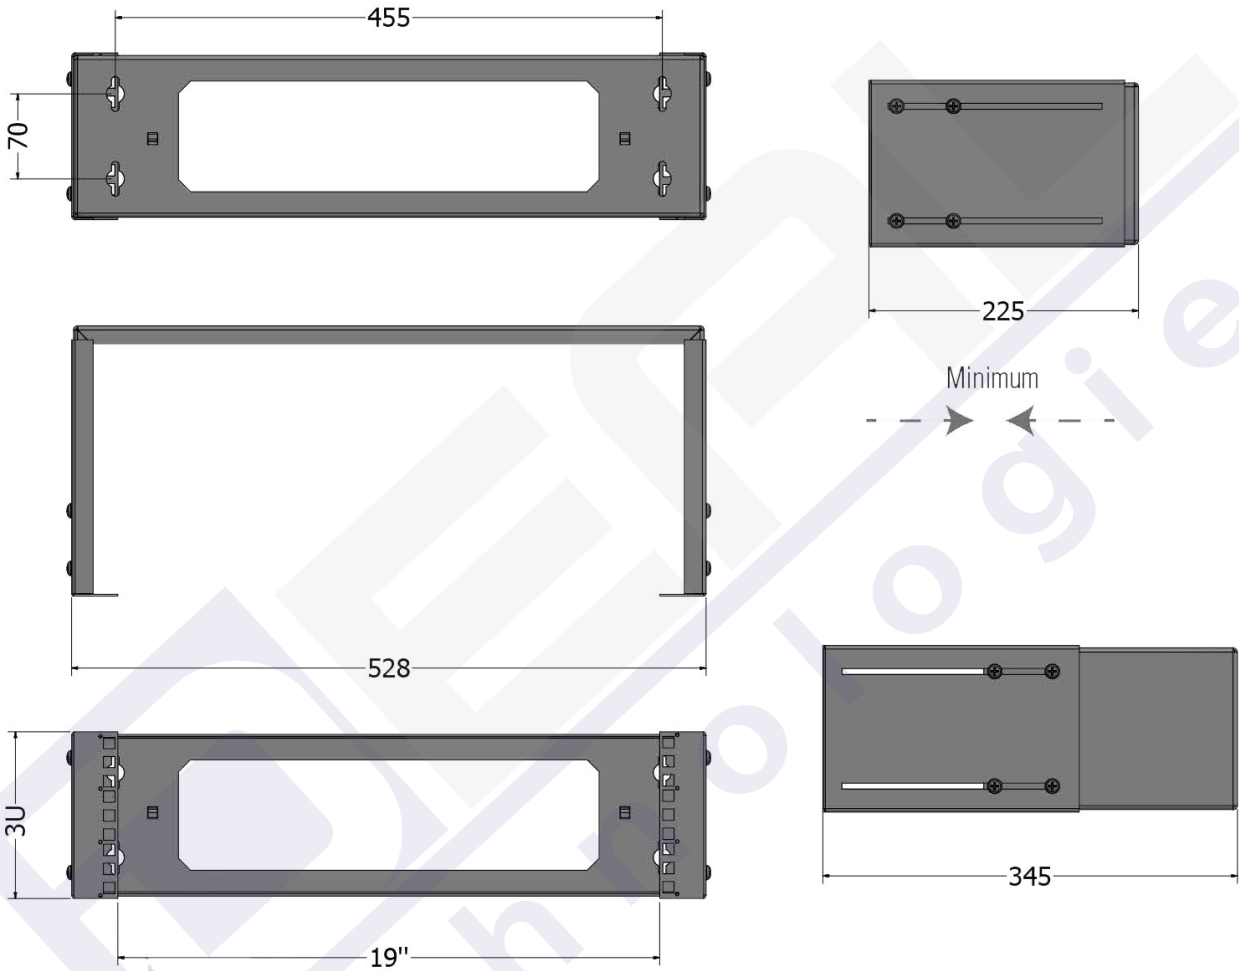

Bastidor de pared 4u 528x178 Mm (ajustable en fondo 225-345 Mm)

General data

19" wall bracket with adjustable mounting depth (225 .. 345 mm)

Material steel

Paint finish RAL7035, light grey / RAL9005, jet black / RAL9010, pure white

Allgemeine Daten

Modular spacing	482.6 mm (19 inch)
With front door	True
Type of ventilation	Passive
Demountable	True
Surface finishing	powder coating
Number of cartons	1
With roof plate	True
Model	Other
Degree of protection (IP)	IP00
Number of doors	0
Mounting level	Front side
With sidewall	True
With earthing	True

Bastidor de pared 4u 528x178 Mm (ajustable en fondo 225-345 Mm)

Drawings

Bastidor de pared 4u 528x178 Mm (ajustable en fondo 225-345 Mm)

Bastidor de pared 4u 528x178 Mm (ajustable en fondo 225-345 Mm)

Bastidor de pared 4u 528x178 Mm (ajustable en fondo 225-345 Mm)

Bastidor de pared 4u 528x178 Mm (ajustable en fondo 225-345 Mm)

Ideal Technology has a policy of continuous improvement. Specifications are subject to change without notice.