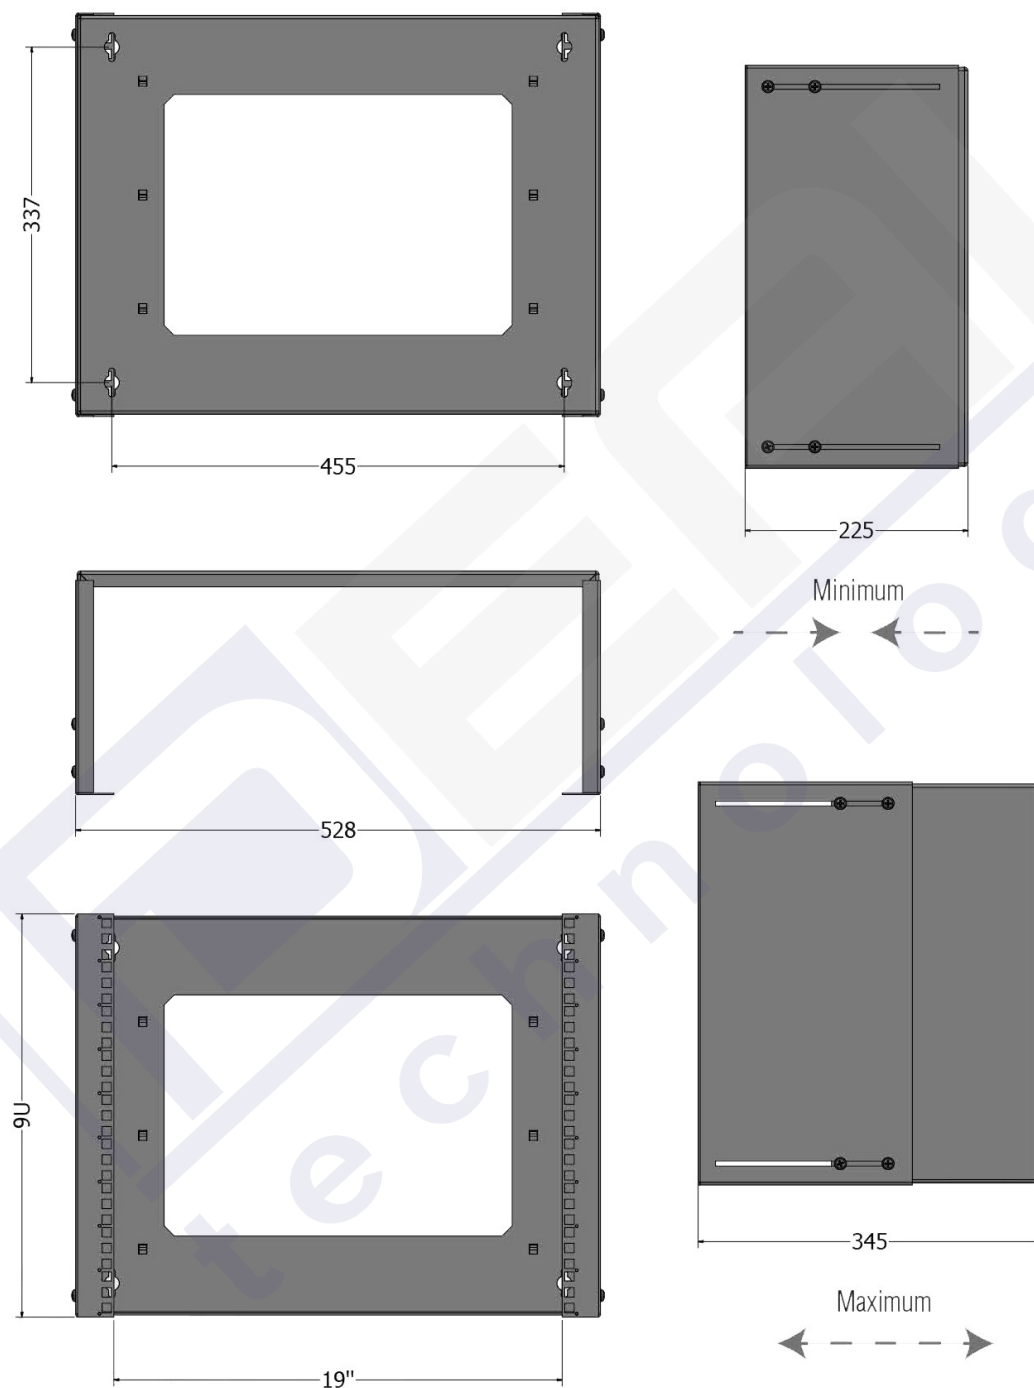

Bastidor de pared 4u 528x178 Mm (ajustable en fondo 225-345 Mm)

General data

19" wall bracket with adjustable mounting depth (225 .. 345 mm)

Material steel

Paint finish RAL7035, light grey / RAL9005, jet black / RAL9010, pure white

Allgemeine Daten

Modular spacing	482.6 mm (19 inch)
With front door	True
Type of ventilation	Passive
Demountable	True
Surface finishing	powder coating
Number of cartons	1
With roof plate	True
Model	Other
Degree of protection (IP)	IP00
Number of doors	0
Mounting level	Front side
With sidewall	True
With earthing	True

Bastidor de pared 4u 528x178 Mm (ajustable en fondo 225-345 Mm)

Drawings

Bastidor de pared 4u 528x178 Mm (ajustable en fondo 225-345 Mm)

Bastidor de pared 4u 528x178 Mm (ajustable en fondo 225-345 Mm)

Bastidor de pared 4u 528x178 Mm (ajustable en fondo 225-345 Mm)

Bastidor de pared 4u 528x178 Mm (ajustable en fondo 225-345 Mm)

Ideal Technology has a policy of continuous improvement. Specifications are subject to change without notice.