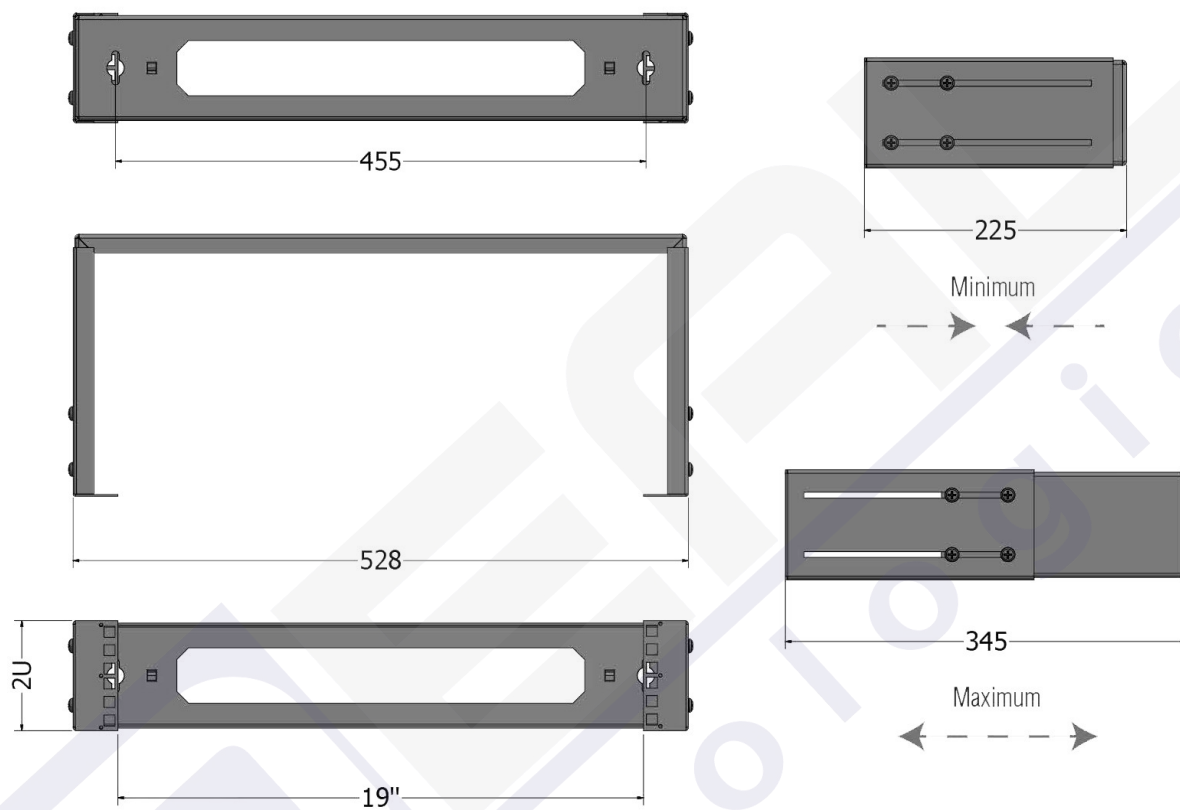

Bastidor de pared 6u 528x267 Mm (ajustable en fondo 225-345 Mm)

General data

19" wall bracket with adjustable mounting depth (225 .. 345 mm)
Material steel
Paint finish RAL7035, light grey / RAL9005, jet black / RAL9010, pure white

Allgemeine Daten

Modular spacing	482.6 mm (19 inch)
With front door	True
Type of ventilation	Passive
Demountable	True
Surface finishing	powder coating
Number of cartons	1
With roof plate	True
Model	Other
Degree of protection (IP)	IP00
Number of doors	0
Mounting level	Front side
With sidewall	True
With earthing	True

Ideal Technology has a policy of continuous improvement. Specifications are subject to change without notice.

Bastidor de pared 6u 528x267 Mm (ajustable en fondo 225-345 Mm)

Drawings

Bastidor de pared 6u 528x267 Mm (ajustable en fondo 225-345 Mm)

Ideal Technology has a policy of continuous improvement. Specifications are subject to change without notice.

Bastidor de pared 6u 528x267 Mm (ajustable en fondo 225-345 Mm)

Bastidor de pared 6u 528x267 Mm (ajustable en fondo 225- 345 Mm)