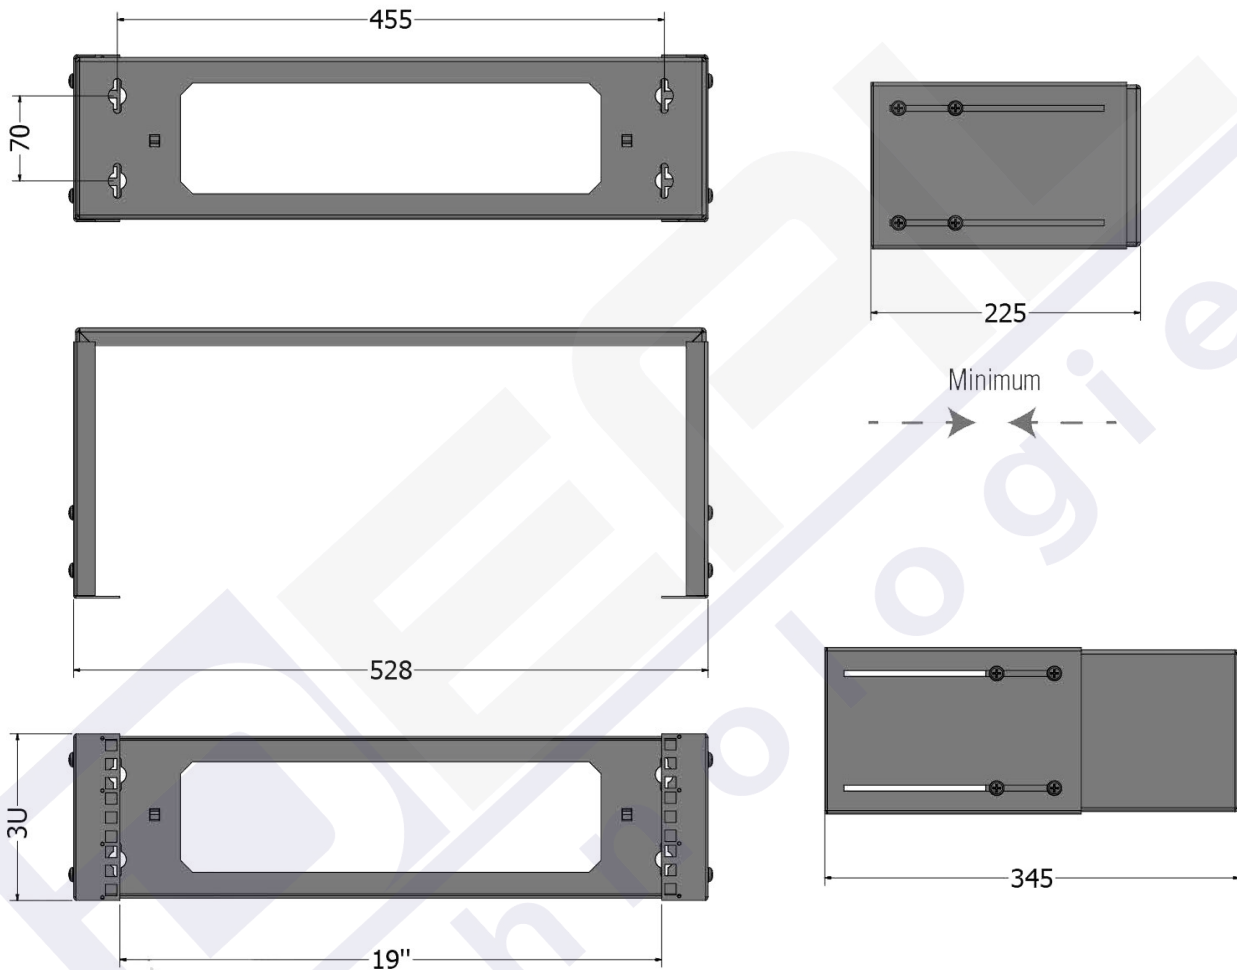

Bastidor de pared 6u 528x267 Mm (ajustable en fondo 225-345 Mm)

General data

19" wall bracket with adjustable mounting depth (225 .. 345 mm)
Material steel
Paint finish RAL7035, light grey / RAL9005, jet black / RAL9010, pure white

Allgemeine Daten

Modular spacing	482.6 mm (19 inch)
With front door	True
Type of ventilation	Passive
Demountable	True
Surface finishing	powder coating
Number of cartons	1
With roof plate	True
Model	Other
Degree of protection (IP)	IP00
Number of doors	0
Mounting level	Front side
With sidewall	True
With earthing	True

Ideal Technology has a policy of continuous improvement. Specifications are subject to change without notice.

Bastidor de pared 6u 528x267 Mm (ajustable en fondo 225-345 Mm)

Drawings

Bastidor de pared 6u 528x267 Mm (ajustable en fondo 225-345 Mm)

Ideal Technology has a policy of continuous improvement. Specifications are subject to change without notice.

Bastidor de pared 6u 528x267 Mm (ajustable en fondo 225-345 Mm)

Bastidor de pared 6u 528x267 Mm (ajustable en fondo 225- 345 Mm)