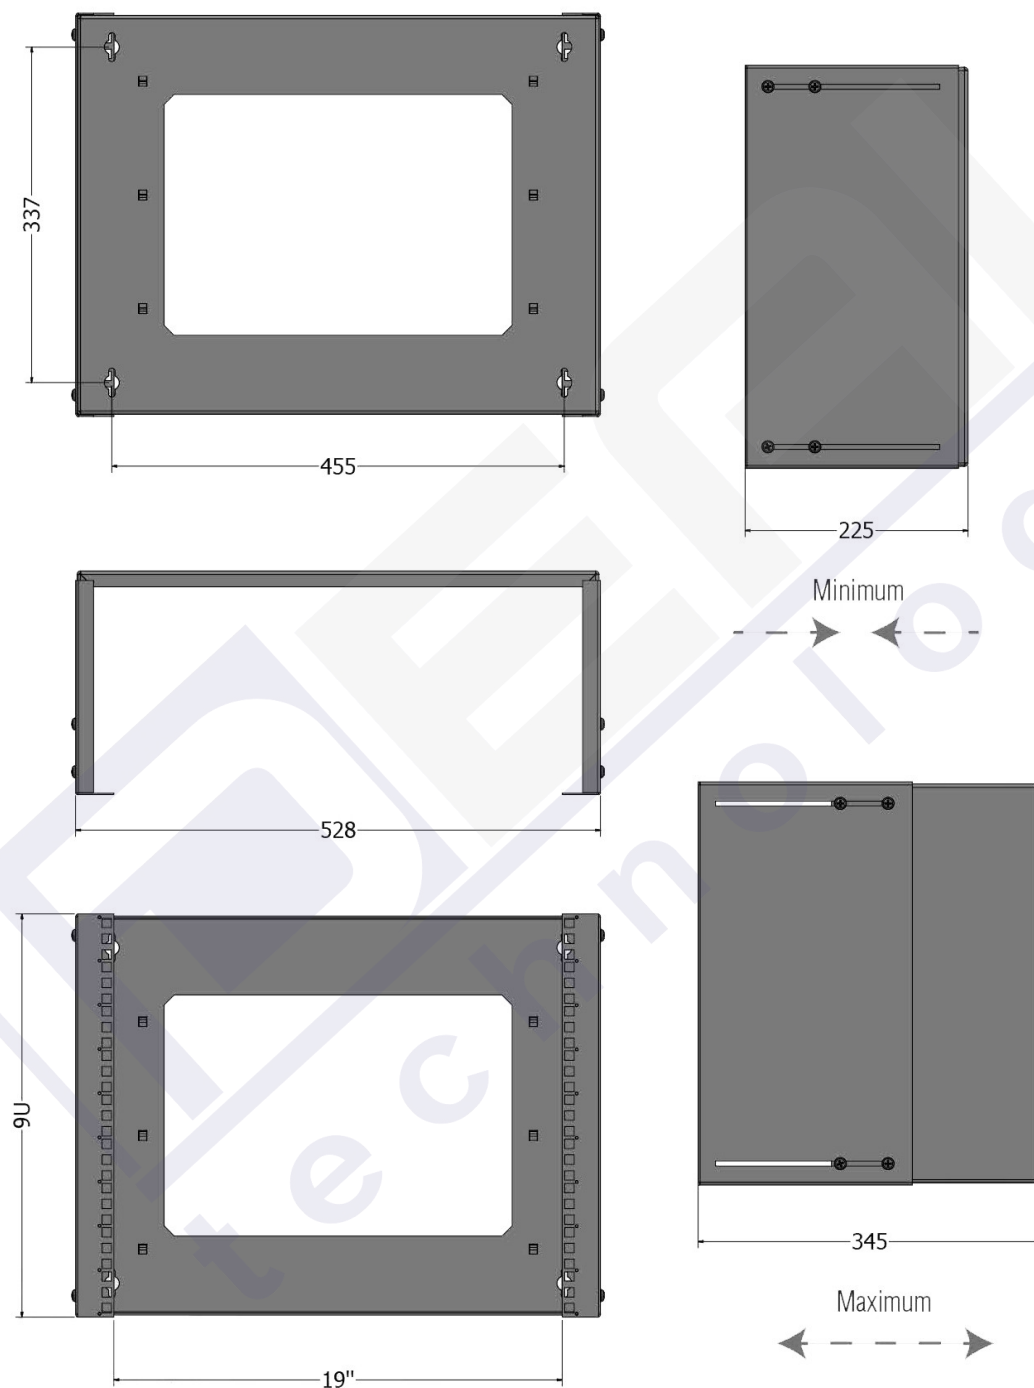

Bastidor de pared 6u 528x267 Mm (ajustable en fondo 225-345 Mm)

General data

19" wall bracket with adjustable mounting depth (225 .. 345 mm)
Material steel
Paint finish RAL7035, light grey / RAL9005, jet black / RAL9010, pure white

Allgemeine Daten

Modular spacing	482.6 mm (19 inch)
With front door	True
Type of ventilation	Passive
Demountable	True
Surface finishing	powder coating
Number of cartons	1
With roof plate	True
Model	Other
Degree of protection (IP)	IP00
Number of doors	0
Mounting level	Front side
With sidewall	True
With earthing	True

Ideal Technology has a policy of continuous improvement. Specifications are subject to change without notice.

Bastidor de pared 6u 528x267 Mm (ajustable en fondo 225-345 Mm)

Drawings

Bastidor de pared 6u 528x267 Mm (ajustable en fondo 225-345 Mm)

Ideal Technology has a policy of continuous improvement. Specifications are subject to change without notice.

Bastidor de pared 6u 528x267 Mm (ajustable en fondo 225-345 Mm)

Bastidor de pared 6u 528x267 Mm (ajustable en fondo 225- 345 Mm)