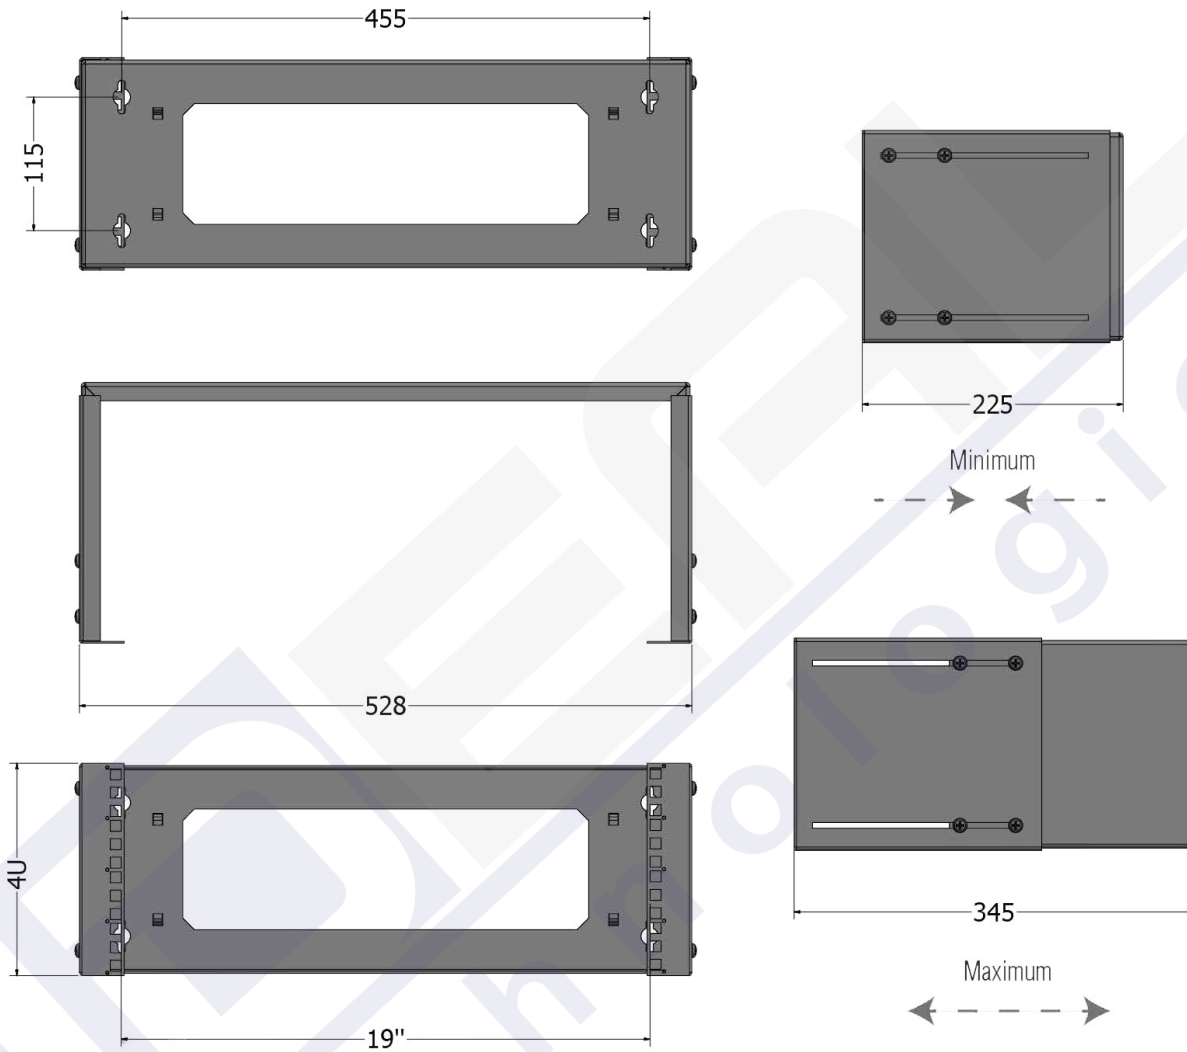

Bastidor de pared 6u 528x267 Mm (ajustable en fondo 225-345 Mm)

General data

19" wall bracket with adjustable mounting depth (225 .. 345 mm)
Material steel
Paint finish RAL7035, light grey / RAL9005, jet black / RAL9010, pure white

Allgemeine Daten

Modular spacing	482.6 mm (19 inch)
With front door	True
Type of ventilation	Passive
Demountable	True
Surface finishing	powder coating
Number of cartons	1
With roof plate	True
Model	Other
Degree of protection (IP)	IP00
Number of doors	0
Mounting level	Front side
With sidewall	True
With earthing	True

Ideal Technology has a policy of continuous improvement. Specifications are subject to change without notice.

Bastidor de pared 6u 528x267 Mm (ajustable en fondo 225-345 Mm)

Drawings

Bastidor de pared 6u 528x267 Mm (ajustable en fondo 225-345 Mm)

Ideal Technology has a policy of continuous improvement. Specifications are subject to change without notice.

Bastidor de pared 6u 528x267 Mm (ajustable en fondo 225-345 Mm)

Bastidor de pared 6u 528x267 Mm (ajustable en fondo 225- 345 Mm)