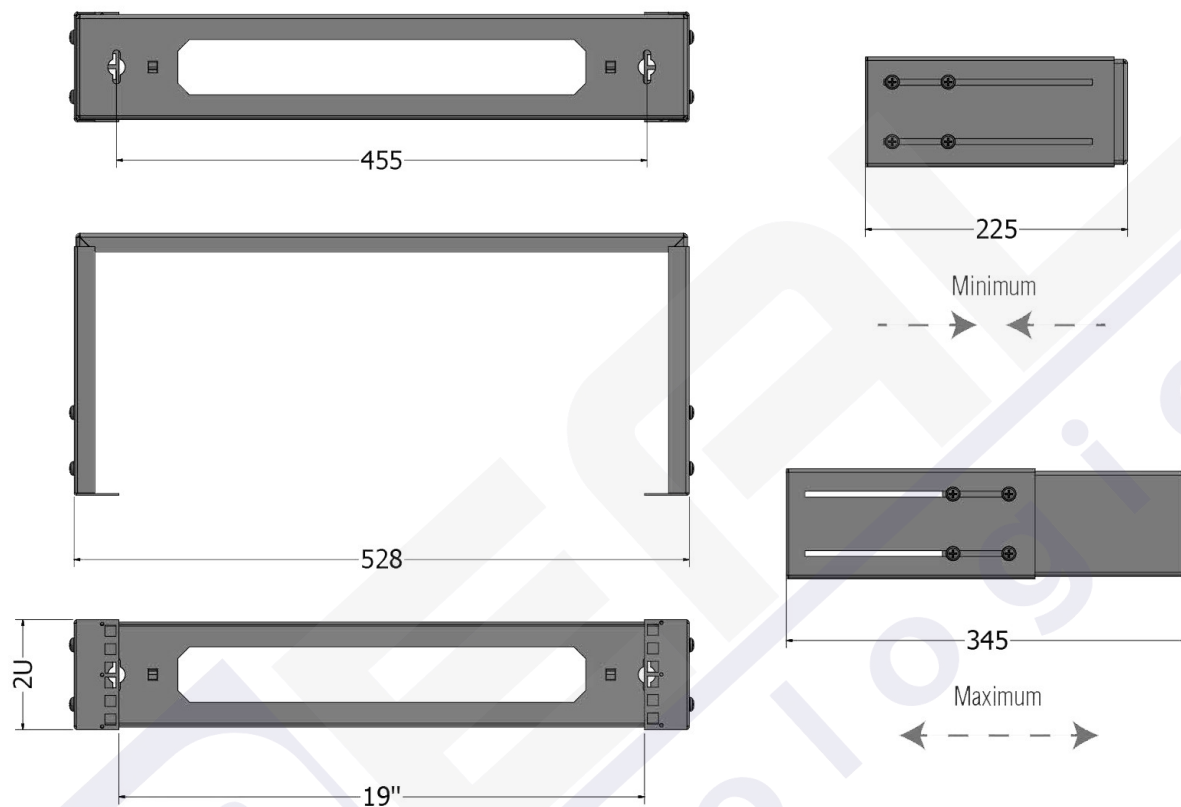

Bastidor de pared 9u 528x400 Mm (ajustable en fondo 225-345 Mm)

General data

19" wall bracket with adjustable mounting depth (225 .. 345 mm)
Material steel
Paint finish RAL7035, light grey / RAL9005, jet black / RAL9010, pure white

Allgemeine Daten

Modular spacing	482.6 mm (19 inch)
Type of ventilation	Passive
Demountable	True
Surface finishing	powder coating
With front door	False
Number of cartons	1
With roof plate	True
Model	Other
Degree of protection (IP)	IP00
Number of doors	0
Mounting level	Front side
With sidewall	True
With earthing	True

Ideal Technology has a policy of continuous improvement. Specifications are subject to change without notice.

Bastidor de pared 9u 528x400 Mm (ajustable en fondo 225-345 Mm)

Drawings

Bastidor de pared 9u 528x400 Mm (ajustable en fondo 225-345 Mm)

Bastidor de pared 9u 528x400 Mm (ajustable en fondo 225-345 Mm)

Ideal Technology has a policy of continuous improvement. Specifications are subject to change without notice.