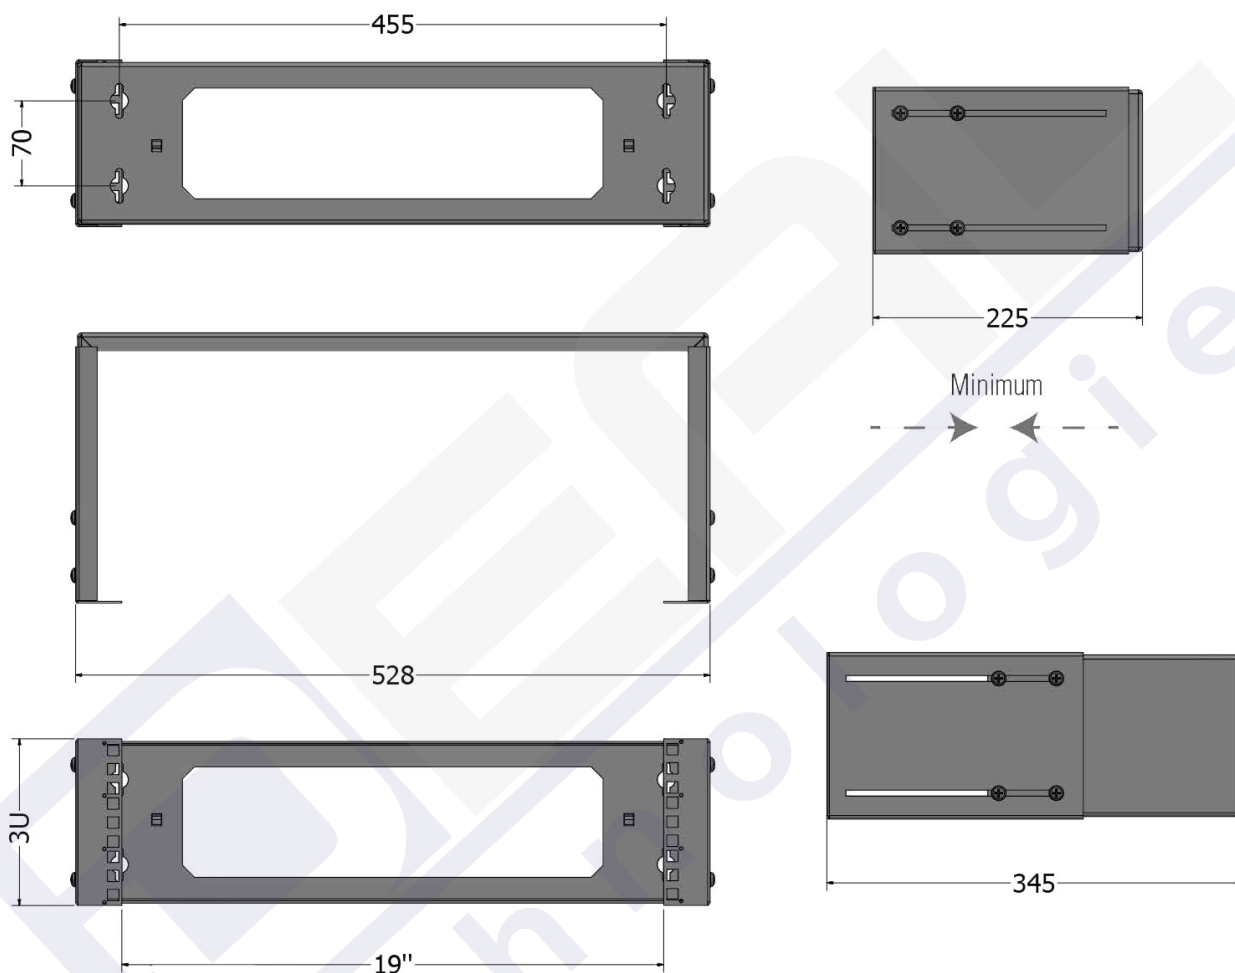

Bastidor de pared 9u 528x400 Mm (ajustable en fondo 225-345 Mm)

General data

19" wall bracket with adjustable mounting depth (225 .. 345 mm)
Material steel
Paint finish RAL7035, light grey / RAL9005, jet black / RAL9010, pure white

Allgemeine Daten

Modular spacing	482.6 mm (19 inch)
Type of ventilation	Passive
Demountable	True
Surface finishing	powder coating
With front door	False
Number of cartons	1
With roof plate	True
Model	Other
Degree of protection (IP)	IP00
Number of doors	0
Mounting level	Front side
With sidewall	True
With earthing	True

Ideal Technology has a policy of continuous improvement. Specifications are subject to change without notice.

Bastidor de pared 9u 528x400 Mm (ajustable en fondo 225-345 Mm)

Drawings

Bastidor de pared 9u 528x400 Mm (ajustable en fondo 225-345 Mm)

Bastidor de pared 9u 528x400 Mm (ajustable en fondo 225-345 Mm)

Ideal Technology has a policy of continuous improvement. Specifications are subject to change without notice.