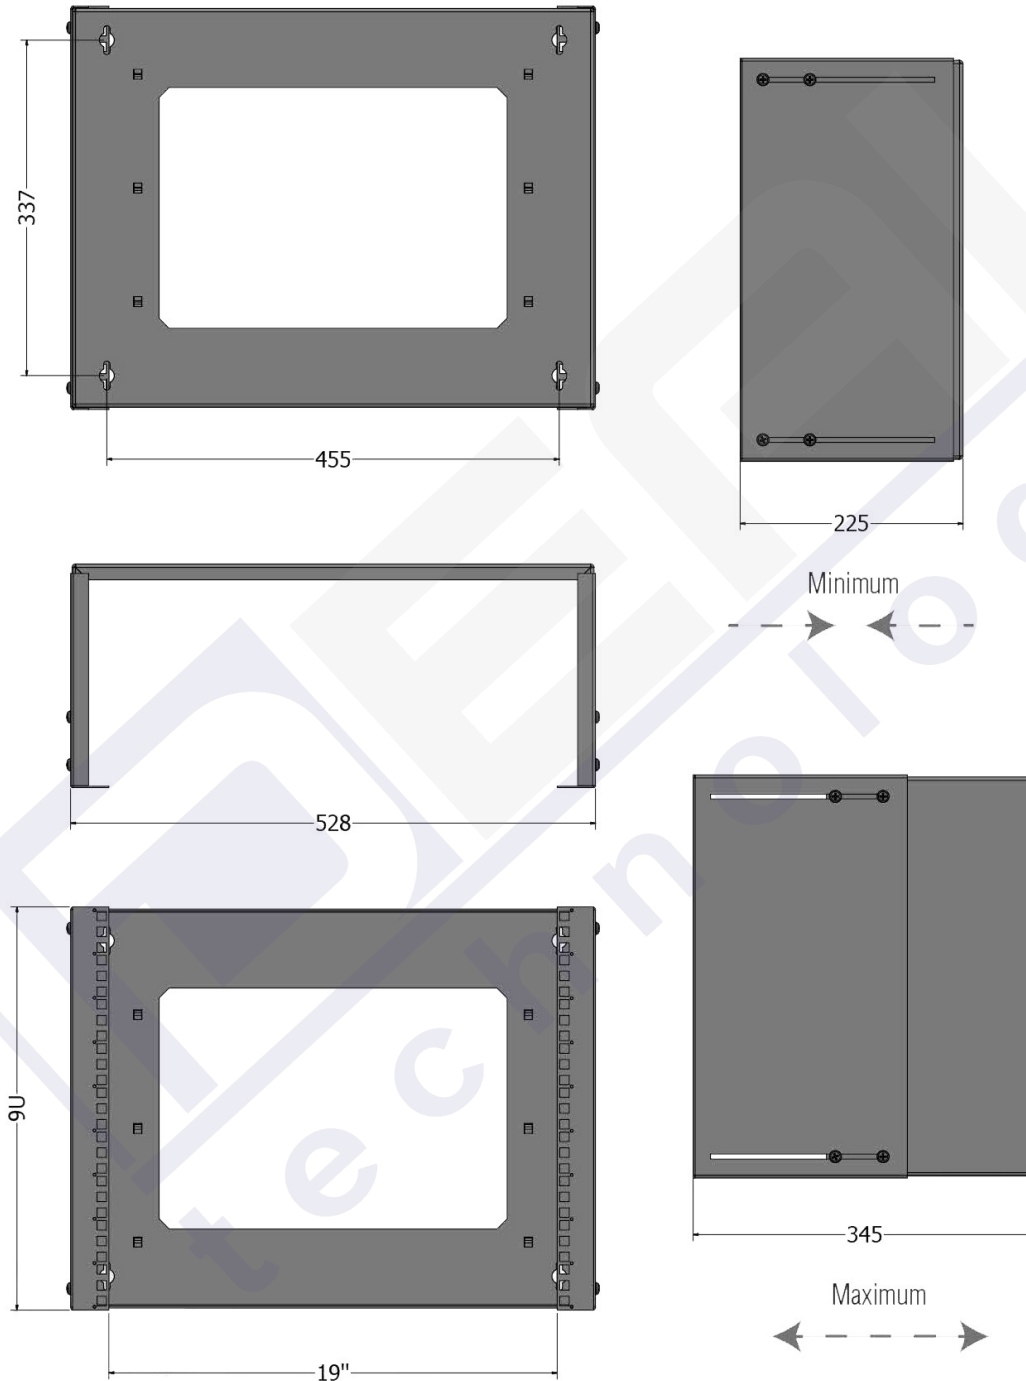

Bastidor de pared 9u 528x400 Mm (ajustable en fondo 225-345 Mm)

General data

19" wall bracket with adjustable mounting depth (225 .. 345 mm)
Material steel
Paint finish RAL7035, light grey / RAL9005, jet black / RAL9010, pure white

Ideal Technology has a policy of continuous improvement. Specifications are subject to change without notice.

Bastidor de pared 9u 528x400 Mm (ajustable en fondo 225-345 Mm)

Drawings

Bastidor de pared 9u 528x400 Mm (ajustable en fondo 225-345 Mm)

Ideal Technology has a policy of continuous improvement. Specifications are subject to change without notice.

Bastidor de pared 9u 528x400 Mm (ajustable en fondo 225- 345 Mm)

Bastidor de pared 9u 528x400 Mm (ajustable en fondo 225-345 Mm)

Bastidor de pared 9u 528x400 Mm (ajustable en fondo 225-345 Mm)

Ideal Technology has a policy of continuous improvement. Specifications are subject to change without notice.