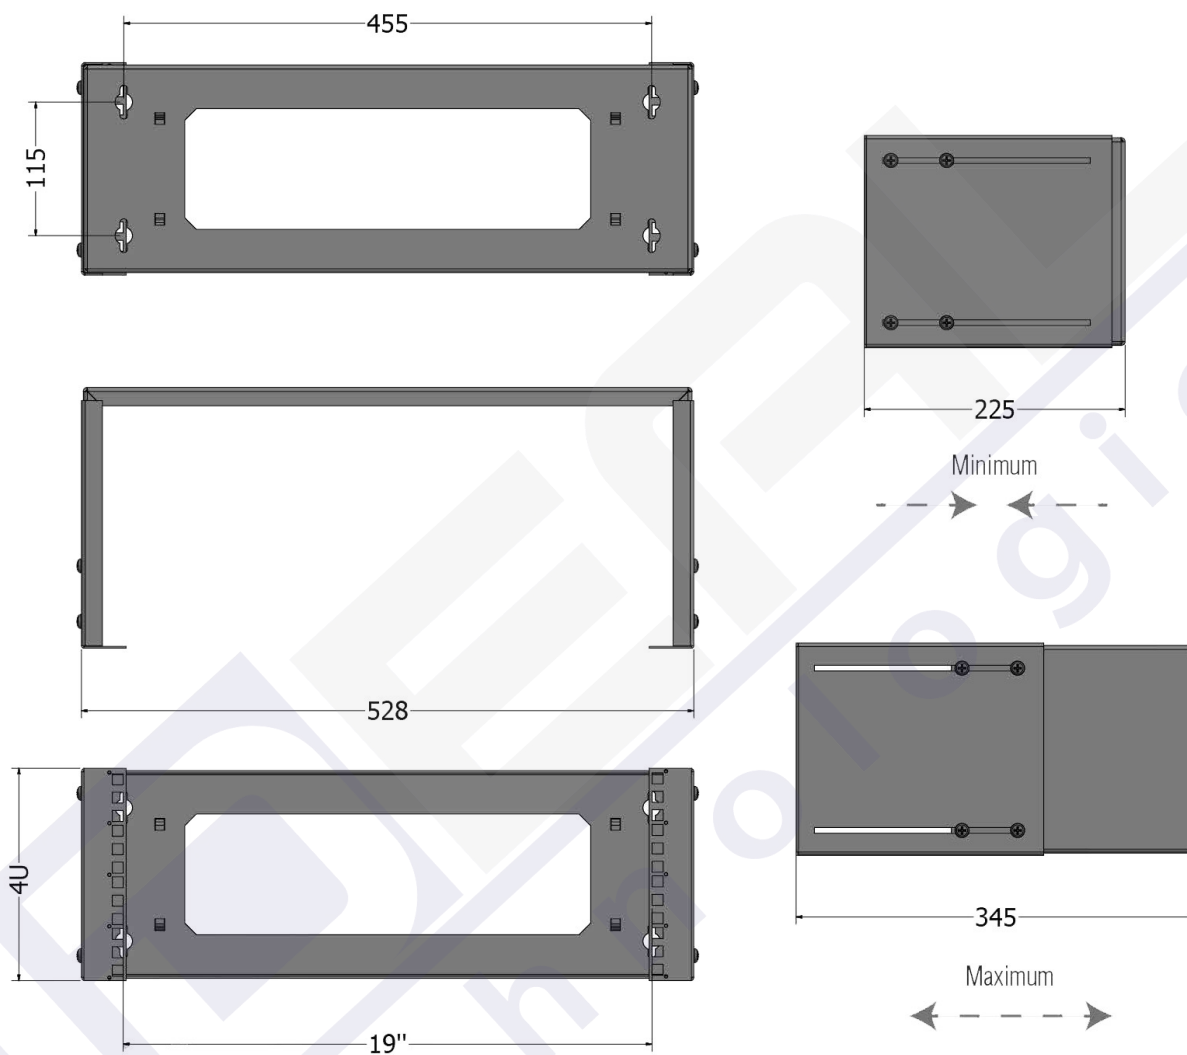

Bastidor de pared 9u 528x400 Mm (ajustable en fondo 225-345 Mm)

General data

19" wall bracket with adjustable mounting depth (225 .. 345 mm)
Material steel
Paint finish RAL7035, light grey / RAL9005, jet black / RAL9010, pure white

Ideal Technology has a policy of continuous improvement. Specifications are subject to change without notice.

Bastidor de pared 9u 528x400 Mm (ajustable en fondo 225-345 Mm)

Drawings

Bastidor de pared 9u 528x400 Mm (ajustable en fondo 225-345 Mm)

Ideal Technology has a policy of continuous improvement. Specifications are subject to change without notice.

Bastidor de pared 9u 528x400 Mm (ajustable en fondo 225- 345 Mm)

Bastidor de pared 9u 528x400 Mm (ajustable en fondo 225-345 Mm)

Bastidor de pared 9u 528x400 Mm (ajustable en fondo 225-345 Mm)

Ideal Technology has a policy of continuous improvement. Specifications are subject to change without notice.