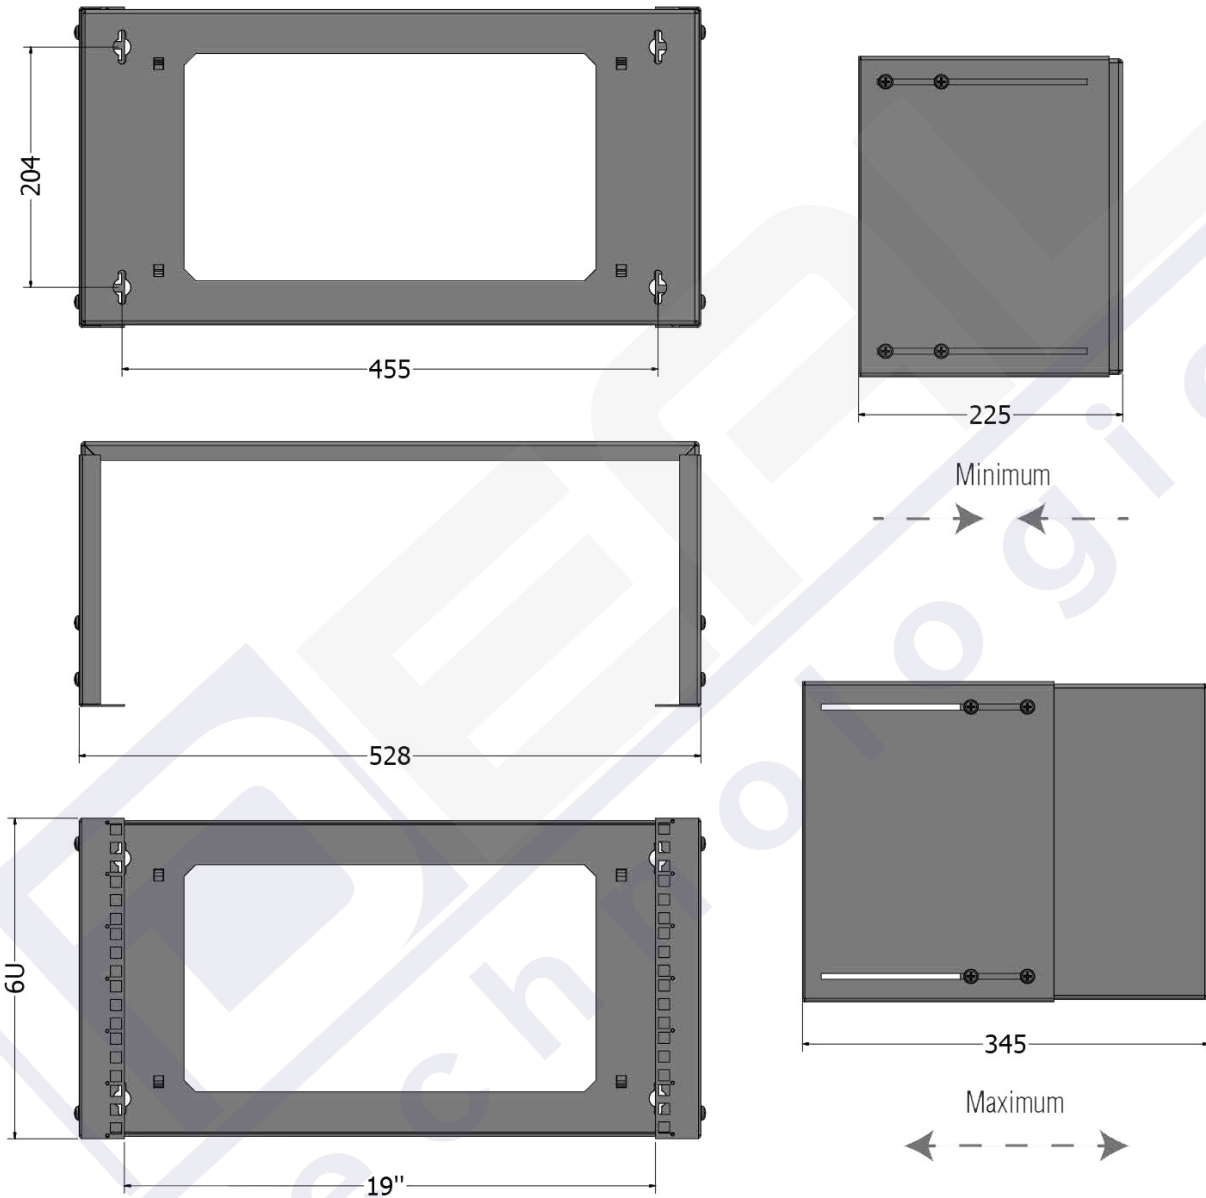

Bastidor de pared 9u 528x400 Mm (ajustable en fondo 225-345 Mm)

General data

19" wall bracket with adjustable mounting depth (225 .. 345 mm)
Material steel
Paint finish RAL7035, light grey / RAL9005, jet black / RAL9010, pure white

Allgemeine Daten

Modular spacing	482.6 mm (19 inch)
Type of ventilation	Passive
Demountable	True
Surface finishing	powder coating
With front door	False
Number of cartons	1
With roof plate	True
Model	Other
Degree of protection (IP)	IP00
Number of doors	0
Mounting level	Front side
With sidewall	True
With earthing	True

Ideal Technology has a policy of continuous improvement. Specifications are subject to change without notice.

Bastidor de pared 9u 528x400 Mm (ajustable en fondo 225-345 Mm)

Drawings

Bastidor de pared 9u 528x400 Mm (ajustable en fondo 225-345 Mm)

Ideal Technology has a policy of continuous improvement. Specifications are subject to change without notice.

Bastidor de pared 9u 528x400 Mm (ajustable en fondo 225- 345 Mm)

Bastidor de pared 9u 528x400 Mm (ajustable en fondo 225-345 Mm)