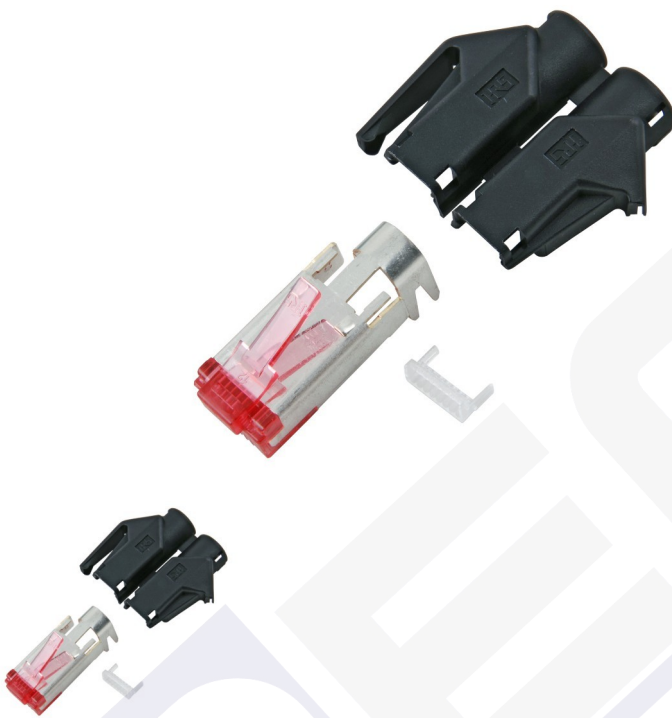

# Conector RJ49 Cat.6 TM21 Hirose+protector negro+ guía 100 pzas.

## General data

Channel Class E up to 250 MHz (Cat.6)  
For stranded wires (AWG 24/7, AWG 26/7, AWG 27/7)  
Shielded version  
Core insulation about 0.9 - 1.0 mm  
Cable diameter max. 6.6 mm  
The set consists of RJ plug, anti-kink sleeve and guide plate  
Suitable crimping tool DCW1002 + DCW1002.1 or 39934.2

## Allgemeine Daten

Connection type	crimp
Type of connector	RJ45 8(8)
AWG-range	24 - 26
Suitable for litz wire conductor	True
Special tool necessary	True
Suitable for solid core	False
AWG-range for litz wire conductor	24 - 27
Suitable for flat cable	False

# Conector RJ49 Cat.6 TM21 Hirose+protector negro+ guía 100 pzas.

Suitable for round cable	True
Category	6
Model	plug