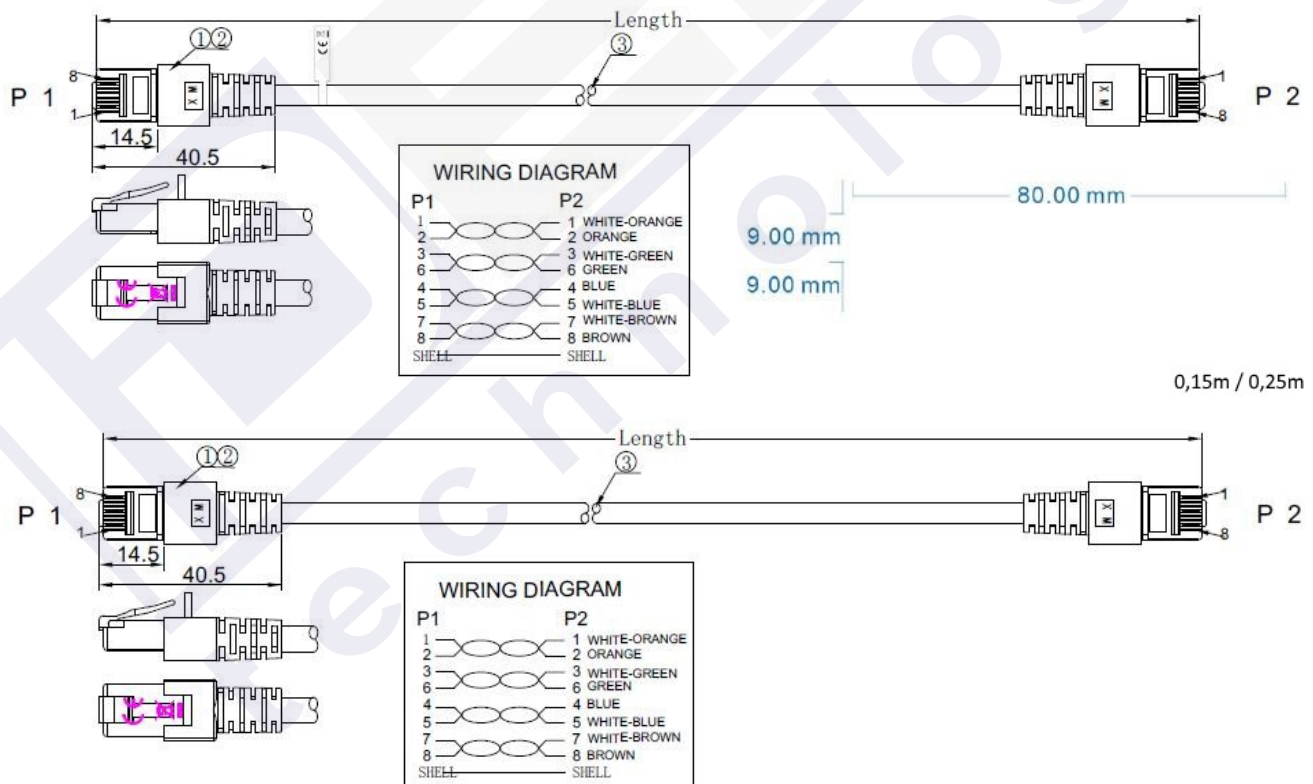

Latiguillo Sftp Ideal Cat-5e Gris

Available variants

ArtNr.	Bezeichnung	Length	Längentoleranz
K5455.0,15	RJ45 Patch cable SF/UTP, Cat.5e, PVC, CCA, 0.15m, grey	0.15 m	±5 %
K5455.0,25	RJ45 Patch cable SF/UTP, Cat.5e, PVC, CCA, 0.25m, grey	0.25 m	±5 %
K5455.0,3	RJ45 Patch cable SF/UTP, Cat.5e, PVC, CCA, 0,3m, grey	0.3 m	±5 %
K5455.0,5	RJ45 Patch cable SF/UTP, Cat.5e, PVC, CCA, 0.5m, grey	0.5 m	±5 %
K5455.0,7	RJ45 Patch cable SF/UTP, Cat.5e, PVC, CCA, 0,7m, grey	0.7 m	±5 %
K5455.1	RJ45 Patch cable SF/UTP, Cat.5e, PVC, CCA, 1.0m, grey	1.0 m	±5 %
K5455.1,5	RJ45 Patch cable SF/UTP, Cat.5e, PVC, CCA, 1.5m, grey	1.5 m	±5 %
K5455.2	RJ45 Patch cable SF/UTP, Cat.5e, PVC, CCA, 2m, grey	2.0 m	±5 %
K5455.3	RJ45 Patch cable SF/UTP, Cat.5e, PVC, CCA, 3m, grey	3.0 m	±5 %
K5455.5	RJ45 Patch cable SF/UTP, Cat.5e, PVC, CCA, 5m, grey	5.0 m	±5 %
K5455.7,5	RJ45 Patch cable SF/UTP, Cat.5e, PVC, CCA, 7.5m, grey	7.5 m	±5 %
K5455.10	RJ45 Patch cable SF/UTP, Cat.5e, PVC, CCA, 10m, grey	10.0 m	±5 %
K5455.15	RJ45 Patch cable SF/UTP, Cat.5e, PVC, CCA, 15m, grey	15.0 m	±5 %
K5455.20	RJ45 Patch cable SF/UTP, Cat.5e, PVC, CCA, 20m, grey	20.0 m	±5 %
K5455.25	RJ45 Patch cable SF/UTP, Cat.5e, PVC, CCA, 25m, grey	25.0 m	±5 %
K5455.30	RJ45 Patch cable SF/UTP, Cat.5e, PVC, CCA, 30m, grey	30.0 m	±5 %

Drawings

Ideal Technology has a policy of continuous improvement. Specifications are subject to change without notice.