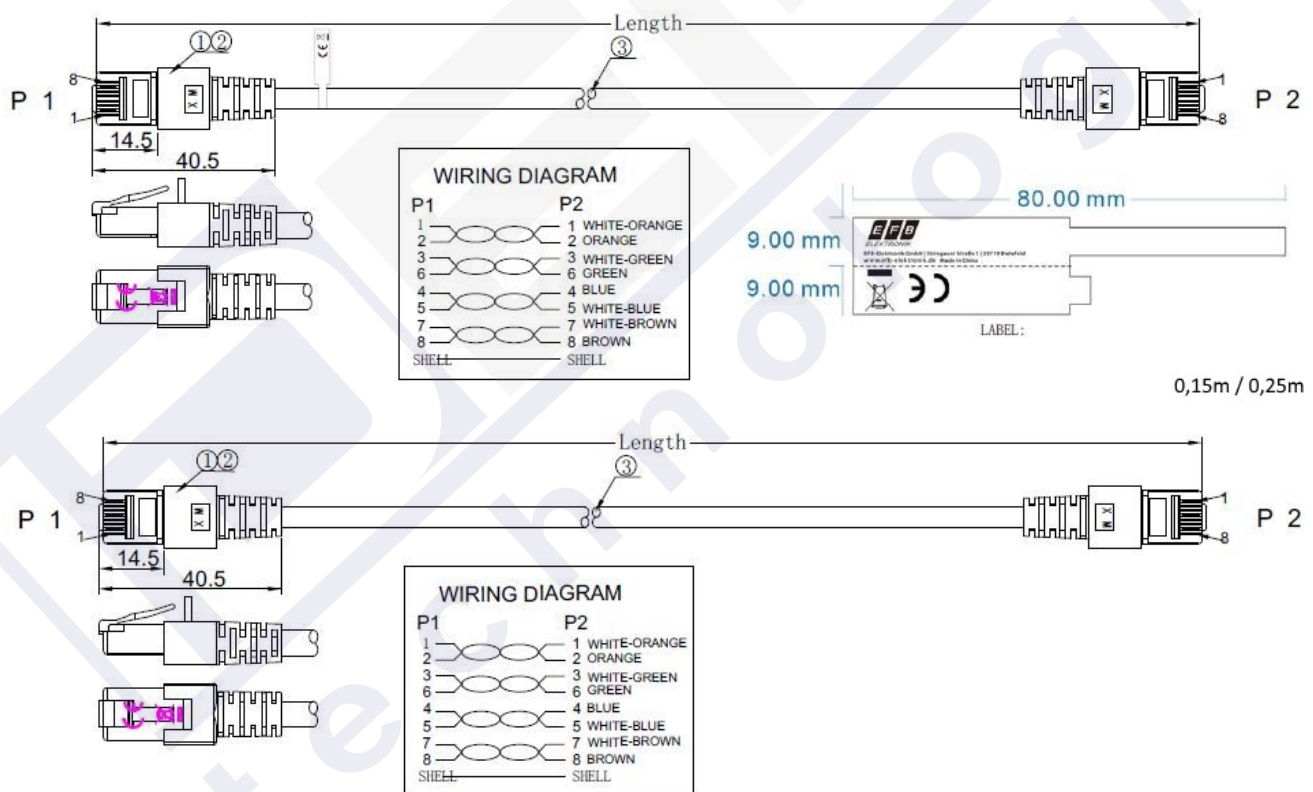

Latiguillo Sftp Ideal Cat-5e Negro

Available variants

ArtNr.	Bezeichnung	Length	Längentoleranz
K5456.0,5	RJ45 Patch cable SF/UTP, Cat.5e, PVC, CCA, 0.5m, black	0.5 m	±5 %
K5456.1	RJ45 Patch cable SF/UTP, Cat.5e, PVC, CCA, 1m, black	1.0 m	±5 %
K5456.1,5	RJ45 Patch cable SF/UTP, Cat.5e, PVC, CCA, 1.5m, black	1.5 m	±5 %
K5456.2	RJ45 Patch cable SF/UTP, Cat.5e, PVC, CCA, 2m, black	2.0 m	±5 %
K5456.3	RJ45 Patch cable SF/UTP, Cat.5e, PVC, CCA, 3m, black	3.0 m	±5 %
K5456.5	RJ45 Patch cable SF/UTP, Cat.5e, PVC, CCA, 5m, black	5.0 m	±5 %
K5456.7,5	RJ45 Patch cable SF/UTP, Cat.5e, PVC, CCA, 7.5m, black	7.5 m	±5 %
K5456.10	RJ45 Patch cable SF/UTP, Cat.5e, PVC, CCA, 10m, black	10.0 m	±5 %
K5456.15	RJ45 Patch cable SF/UTP, Cat.5e, PVC, CCA, 15m, black	15.0 m	±5 %
K5456.20	RJ45 Patch cable SF/UTP, Cat.5e, PVC, CCA, 20m, black	20.0 m	±5 %
K5456.25	RJ45 Patch cable SF/UTP, Cat.5e, PVC, CCA, 25m, black	25.0 m	±5 %
K5456.30	RJ45 Patch cable SF/UTP, Cat.5e, PVC, CCA, 30m, black	30.0 m	±5 %

Drawings

Ideal Technology has a policy of continuous improvement. Specifications are subject to change without notice.