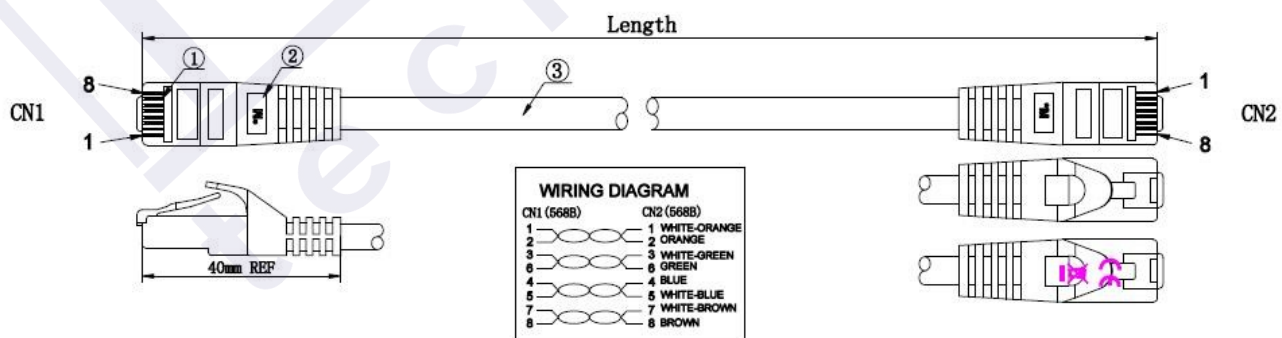

Latiguillo Utp Ideal Cat-6 Gris Lszh

Available variants

ArtNr.	Bezeichnung	Length	Längentoleranz
K8104GR.0,25	RJ45 Patch cable U/UTP, Cat.6, LSZH, CCA, 0,25m, grey	0.25 m	±5 %
K8104GR.0,5	RJ45 Patch cable U/UTP, Cat.6, LSZH, CCA, 0,5m, grey	0.5 m	±5 %
K8104GR.1	RJ45 Patch cable U/UTP, Cat.6, LSZH, CCA, 1m, grey	1.0 m	±5 %
K8104GR.1,5	RJ45 Patch cable U/UTP, Cat.6, LSZH, CCA, 1,5m, grey	1.5 m	±5 %
K8104GR.2	RJ45 Patch cable U/UTP, Cat.6, LSZH, CCA, 2m, grey	2.0 m	±5 %
K8104GR.3	RJ45 Patch cable U/UTP, Cat.6, LSZH, CCA, 3m, grey	3.0 m	±5 %
K8104GR.5	RJ45 Patch cable U/UTP, Cat.6, LSZH, CCA, 5m, grey	5.0 m	±5 %
K8104GR.7,5	RJ45 Patch cable U/UTP, Cat.6, LSZH, CCA, 7,5m, grey	7.5 m	±5 %
K8104GR.10	RJ45 Patch cable U/UTP, Cat.6, LSZH, CCA, 10m, grey	10.0 m	±5 %
K8104GR.15	RJ45 Patch cable U/UTP, Cat.6, LSZH, CCA, 15m, grey	15.0 m	±5 %
K8104GR.20	RJ45 Patch cable U/UTP, Cat.6, LSZH, CCA, 20m, grey	20.0 m	±5 %
K8104GR.25	RJ45 Patch cable U/UTP, Cat.6, LSZH, CCA, 25m, grey	25.0 m	±5 %
K8104GR.30	RJ45 Patch cable U/UTP, Cat.6, LSZH, CCA, 30m, grey	30.0 m	±5 %
K8104GR.50	RJ45 Patch cable U/UTP, Cat.6, LSZH, CCA, 50m, grey	50.0 m	±5 %

Drawings

Ideal Technology has a policy of continuous improvement. Specifications are subject to change without notice.