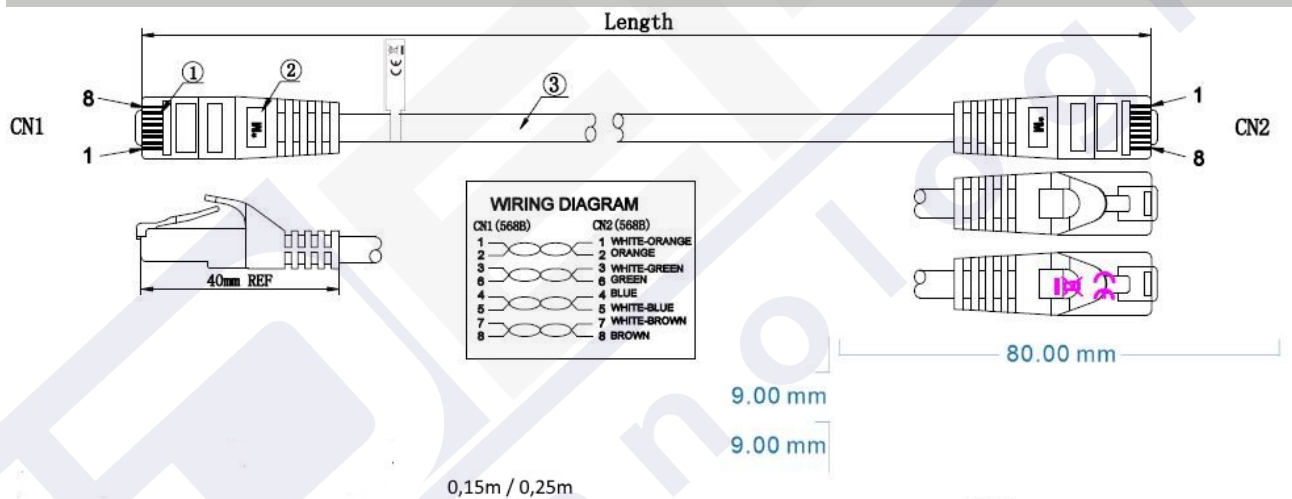

Latiguillo Utp Ideal Cat-6 Gris Lszh

Available variants

ArtNr.	Bezeichnung	Length	Längentoleranz
K8104GR.0,25	RJ45 Patch cable U/UTP, Cat.6, LSZH, CCA, 0,25m, grey	0.25 m	±5 %
K8104GR.0,5	RJ45 Patch cable U/UTP, Cat.6, LSZH, CCA, 0,5m, grey	0.5 m	±5 %
K8104GR.1	RJ45 Patch cable U/UTP, Cat.6, LSZH, CCA, 1m, grey	1.0 m	±5 %
K8104GR.1,5	RJ45 Patch cable U/UTP, Cat.6, LSZH, CCA, 1,5m, grey	1.5 m	±5 %
K8104GR.2	RJ45 Patch cable U/UTP, Cat.6, LSZH, CCA, 2m, grey	2.0 m	±5 %
K8104GR.3	RJ45 Patch cable U/UTP, Cat.6, LSZH, CCA, 3m, grey	3.0 m	±5 %
K8104GR.5	RJ45 Patch cable U/UTP, Cat.6, LSZH, CCA, 5m, grey	5.0 m	±5 %
K8104GR.7,5	RJ45 Patch cable U/UTP, Cat.6, LSZH, CCA, 7,5m, grey	7.5 m	±5 %
K8104GR.10	RJ45 Patch cable U/UTP, Cat.6, LSZH, CCA, 10m, grey	10.0 m	±5 %
K8104GR.15	RJ45 Patch cable U/UTP, Cat.6, LSZH, CCA, 15m, grey	15.0 m	±5 %
K8104GR.20	RJ45 Patch cable U/UTP, Cat.6, LSZH, CCA, 20m, grey	20.0 m	±5 %
K8104GR.25	RJ45 Patch cable U/UTP, Cat.6, LSZH, CCA, 25m, grey	25.0 m	±5 %
K8104GR.30	RJ45 Patch cable U/UTP, Cat.6, LSZH, CCA, 30m, grey	30.0 m	±5 %
K8104GR.50	RJ45 Patch cable U/UTP, Cat.6, LSZH, CCA, 50m, grey	50.0 m	±5 %

Drawings

Ideal Technology has a policy of continuous improvement. Specifications are subject to change without notice.