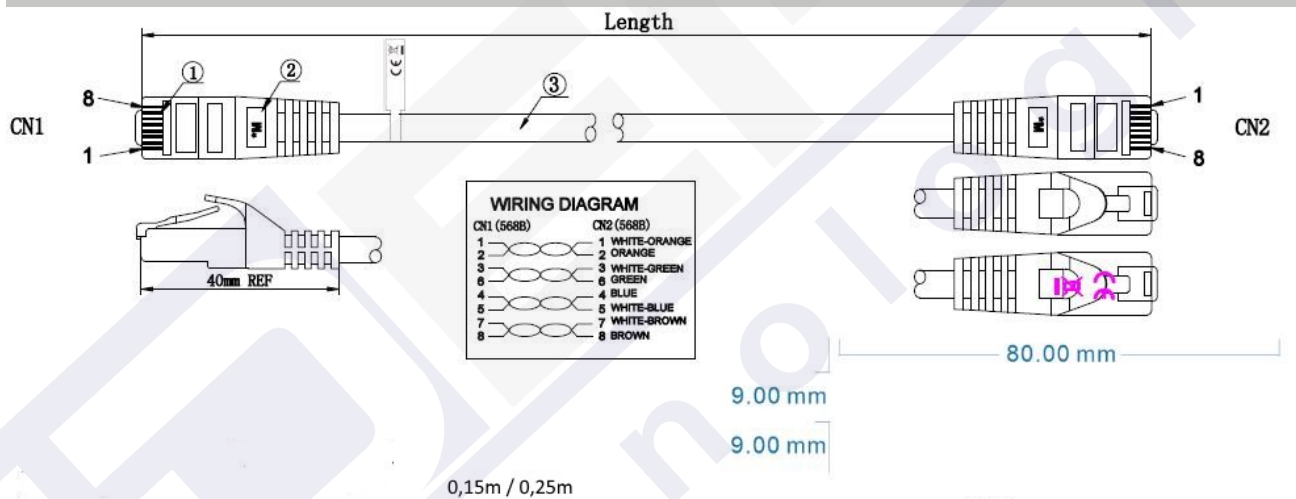

Latiguillo Utp Ideal Cat-6 Gris Lszh

Available variants

ArtNr.	Bezeichnung	Length	Längentoleranz
K8104WS.0,25	RJ45 Patch cable U/UTP, Cat.6, LSZH, CCA, 0,25m, white	0.25 m	±5 %
K8104WS.0,5	RJ45 Patch cable U/UTP, Cat.6, LSZH, CCA, 0,5m, white	0.5 m	±5 %
K8104WS.1	RJ45 Patch cable U/UTP, Cat.6, LSZH, CCA, 1m, white	1.0 m	±5 %
K8104WS.1,5	RJ45 Patch cable U/UTP, Cat.6, LSZH, CCA, 1,5m, white	1.5 m	±5 %
K8104WS.2	RJ45 Patch cable U/UTP, Cat.6, LSZH, CCA, 2m, white	2.0 m	±5 %
K8104WS.3	RJ45 Patch cable U/UTP, Cat.6, LSZH, CCA, 3m, white	3.0 m	±5 %
K8104WS.5	RJ45 Patch cable U/UTP, Cat.6, LSZH, CCA, 5m, white	5.0 m	±5 %
K8104WS.7,5	RJ45 Patch cable U/UTP, Cat.6, LSZH, CCA, 7,5m, white	7.5 m	±5 %
K8104WS.10	RJ45 Patch cable U/UTP, Cat.6, LSZH, CCA, 10m, white	10.0 m	±5 %
K8104WS.15	RJ45 Patch cable U/UTP, Cat.6, LSZH, CCA, 15m, white	15.0 m	±5 %
K8104WS.20	RJ45 Patch cable U/UTP, Cat.6, LSZH, CCA, 20m, white	20.0 m	±5 %
K8104WS.25	RJ45 Patch cable U/UTP, Cat.6, LSZH, CCA, 25m, white	25.0 m	±5 %
K8104WS.30	RJ45 Patch cable U/UTP, Cat.6, LSZH, CCA, 30m, white	30.0 m	±5 %
K8104WS.50	RJ45 Patch cable U/UTP, Cat.6, LSZH, CCA, 50m, white	50.0 m	±5 %

Drawings

Ideal Technology has a policy of continuous improvement. Specifications are subject to change without notice.