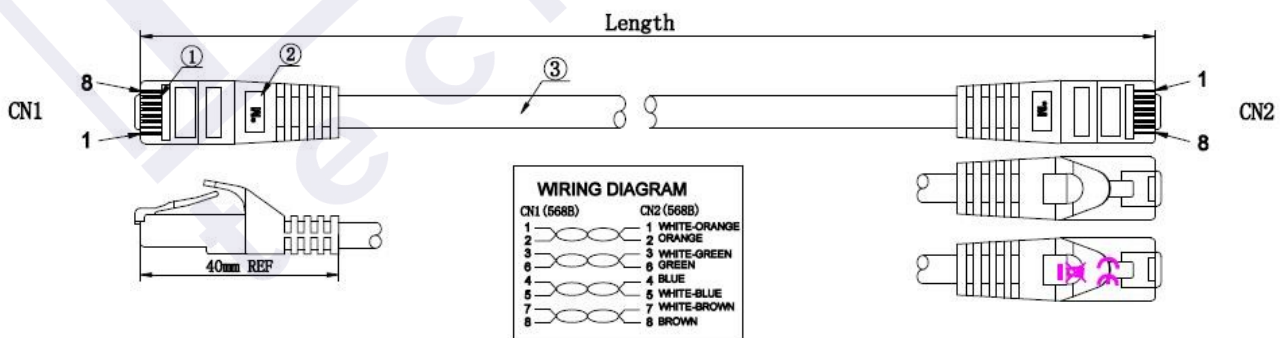

Latiguillo Utp Ideal Cat-6 Gris Lszh

Available variants

ArtNr.	Bezeichnung	Length	Längentoleranz
K8104WS.0,25	RJ45 Patch cable U/UTP, Cat.6, LSZH, CCA, 0,25m, white	0.25 m	±5 %
K8104WS.0,5	RJ45 Patch cable U/UTP, Cat.6, LSZH, CCA, 0,5m, white	0.5 m	±5 %
K8104WS.1	RJ45 Patch cable U/UTP, Cat.6, LSZH, CCA, 1m, white	1.0 m	±5 %
K8104WS.1,5	RJ45 Patch cable U/UTP, Cat.6, LSZH, CCA, 1,5m, white	1.5 m	±5 %
K8104WS.2	RJ45 Patch cable U/UTP, Cat.6, LSZH, CCA, 2m, white	2.0 m	±5 %
K8104WS.3	RJ45 Patch cable U/UTP, Cat.6, LSZH, CCA, 3m, white	3.0 m	±5 %
K8104WS.5	RJ45 Patch cable U/UTP, Cat.6, LSZH, CCA, 5m, white	5.0 m	±5 %
K8104WS.7,5	RJ45 Patch cable U/UTP, Cat.6, LSZH, CCA, 7,5m, white	7.5 m	±5 %
K8104WS.10	RJ45 Patch cable U/UTP, Cat.6, LSZH, CCA, 10m, white	10.0 m	±5 %
K8104WS.15	RJ45 Patch cable U/UTP, Cat.6, LSZH, CCA, 15m, white	15.0 m	±5 %
K8104WS.20	RJ45 Patch cable U/UTP, Cat.6, LSZH, CCA, 20m, white	20.0 m	±5 %
K8104WS.25	RJ45 Patch cable U/UTP, Cat.6, LSZH, CCA, 25m, white	25.0 m	±5 %
K8104WS.30	RJ45 Patch cable U/UTP, Cat.6, LSZH, CCA, 30m, white	30.0 m	±5 %
K8104WS.50	RJ45 Patch cable U/UTP, Cat.6, LSZH, CCA, 50m, white	50.0 m	±5 %

Drawings

Ideal Technology has a policy of continuous improvement. Specifications are subject to change without notice.