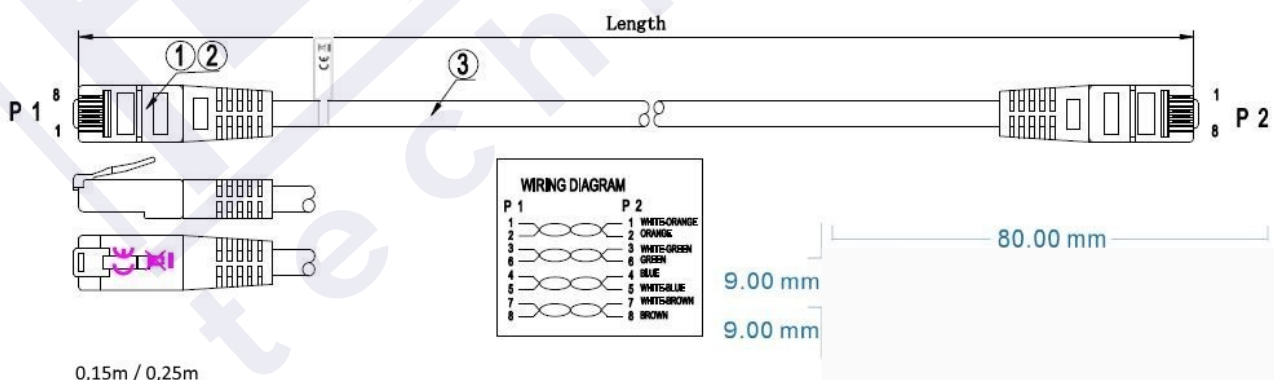

Latiguillo Utp Ideal Cat-5e Gris 20m

Übertragungstechnische Eigenschaften

Transmission	2.5Gbit
Bandwidth	100MHz

Normen, Zulassungen, Zertifizierungen

Cabling standard	EN50173
Connector	IEC 60603-7-2
Oil resistant (acc. EN 60811-2-1)	False

Available variants

ArtNr.	Bezeichnung	Length	Längentoleranz
K8456.0,5	RJ45 Patch cable U/UTP, Cat.5e, PVC, CCA, 0.5m, grey	0.5 m	±5 %
K8456.1	RJ45 Patch cable U/UTP, Cat.5e, PVC, CCA, 1m, grey	1.0 m	±5 %
K8456.1,5	RJ45 Patch cable U/UTP, Cat.5e, PVC, CCA, 1.5m, grey	1.5 m	±5 %
K8456.2	RJ45 Patch cable U/UTP, Cat.5e, PVC, CCA, 2m, grey	2.0 m	±5 %
K8456.3	RJ45 Patch cable U/UTP, Cat.5e, PVC, CCA, 3m, grey	3.0 m	±5 %
K8456.5	RJ45 Patch cable U/UTP, Cat.5e, PVC, CCA, 5m, grey	5.0 m	±5 %
K8456.7,5	RJ45 Patch cable U/UTP, Cat.5e, PVC, CCA, 7.5m, grey	7.5 m	±5 %
K8456.10	RJ45 Patch cable U/UTP, Cat.5e, PVC, CCA, 10m, grey	10.0 m	±5 %
K8456.15	RJ45 Patch cable U/UTP, Cat.5e, PVC, CCA, 15m, grey	15.0 m	±5 %
K8456.20	RJ45 Patch cable U/UTP, Cat.5e, PVC, CCA, 20m, grey	20.0 m	±5 %
K8456.30	RJ45 Patch cable U/UTP, Cat.5e, PVC, CCA, 30m, grey	30.0 m	±5 %
K8456.25	RJ45 Patch cable U/UTP, Cat.5e, PVC, CCA, 25m, grey	25.0 m	±5 %

Drawings