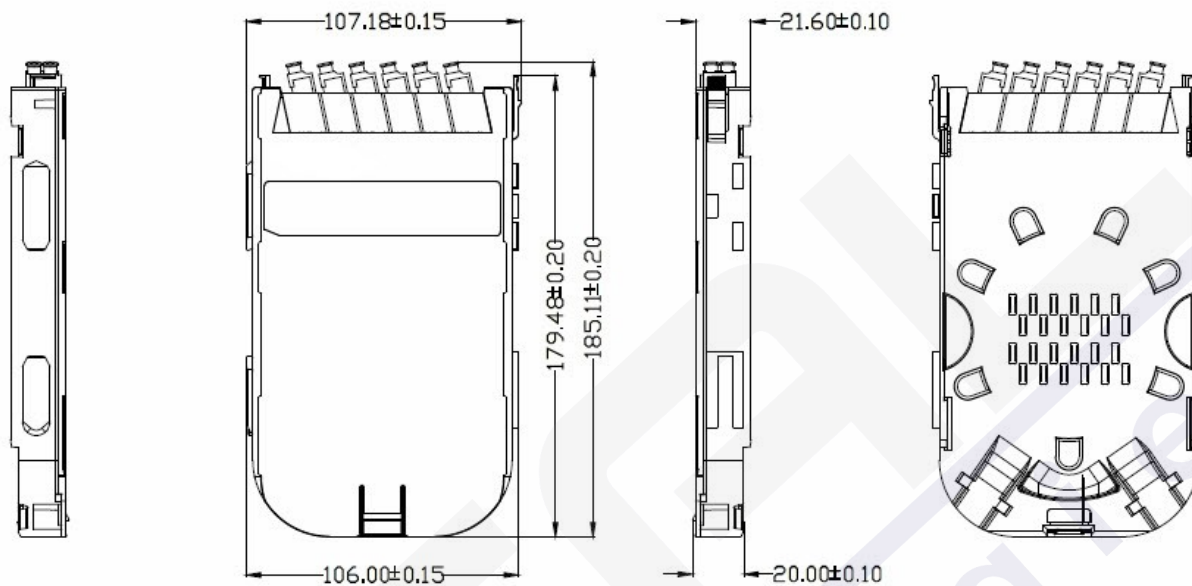

Modulo cassette 6 LC Duplex Om3

General data

Suitable for 1U and 3U subrack FTTH-BGT-xHE

Pre-equipped with 6 LC-Duplex adapter in single mode, multimode OM4 or multimode OM3 with ceramic ferrule

Inclined outlet left/right for the 1HE version, top/bottom outlet for the 3HE version

Cable entry via MTP®/MPO adapter

Splice cassette (Shrink -and Crimprotection) holder included in cassette for MTP®/ MPO free installation

Delivery without Pigtail and MTP®/MPO adapter

On request, the modules can also be equipped with E2000 adapters and pigtails.

Allgemeine Daten

Number of height units	0.5 U
With pigtails	False

Modulo cassette 6 LC Duplex Om3

Drawings

Ideal Technology has a policy of continuous improvement. Specifications are subject to change without notice.