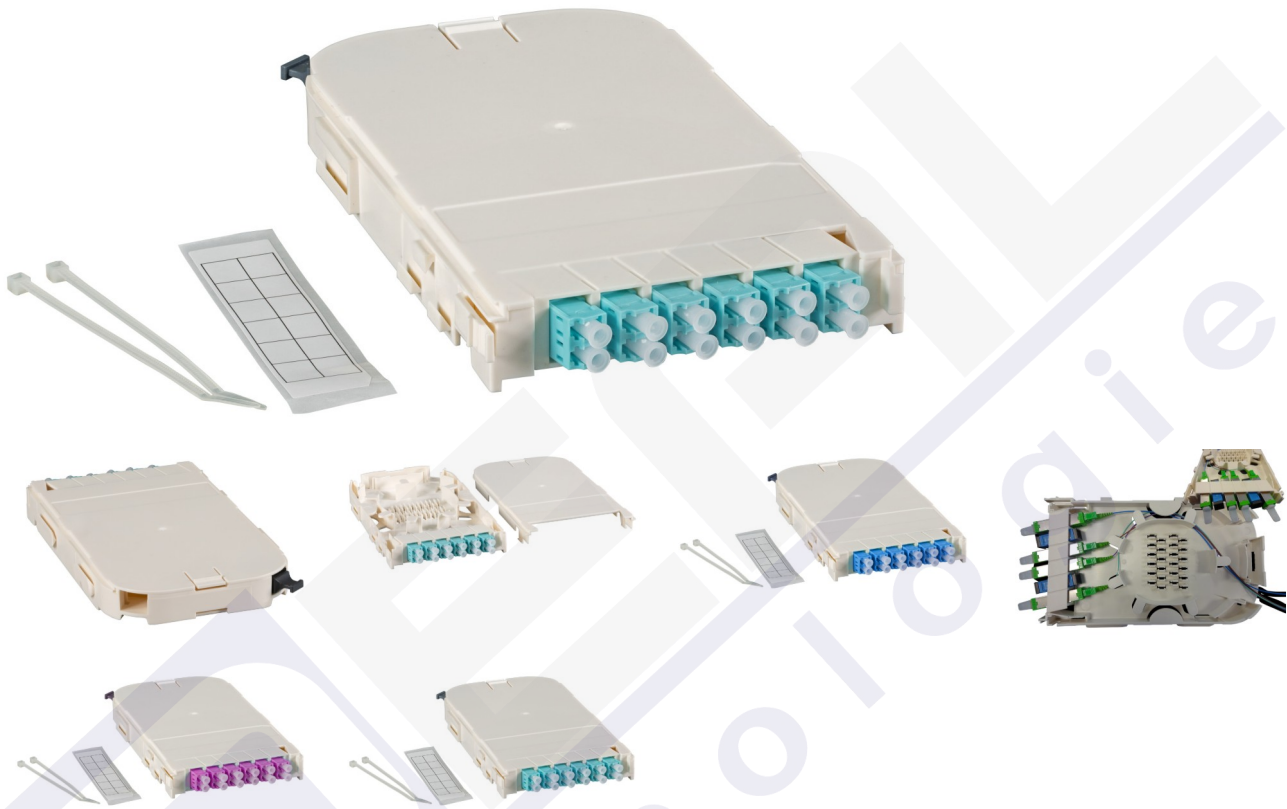

Modulo cassette 6 LC Duplex Om3

General data

Suitable for 1U and 3U subrack FTTH-BGT-xHE

Pre-equipped with 6 LC-Duplex adapter in single mode, multimode OM4 or multimode OM3 with ceramic ferrule

Inclined outlet left/right for the 1HE version, top/bottom outlet for the 3HE version

Cable entry via MTP®/MPO adapter

Splice cassette (Shrink -and Crimprotection) holder included in cassette for MTP®/ MPO free installation

Delivery without Pigtail and MTP®/MPO adapter

On request, the modules can also be equipped with E2000 adapters and pigtails.

Allgemeine Daten

Number of height units	0.5 U
With pigtails	False

Modulo cassette 6 LC Duplex Om3

Drawings

Ideal Technology has a policy of continuous improvement. Specifications are subject to change without notice.