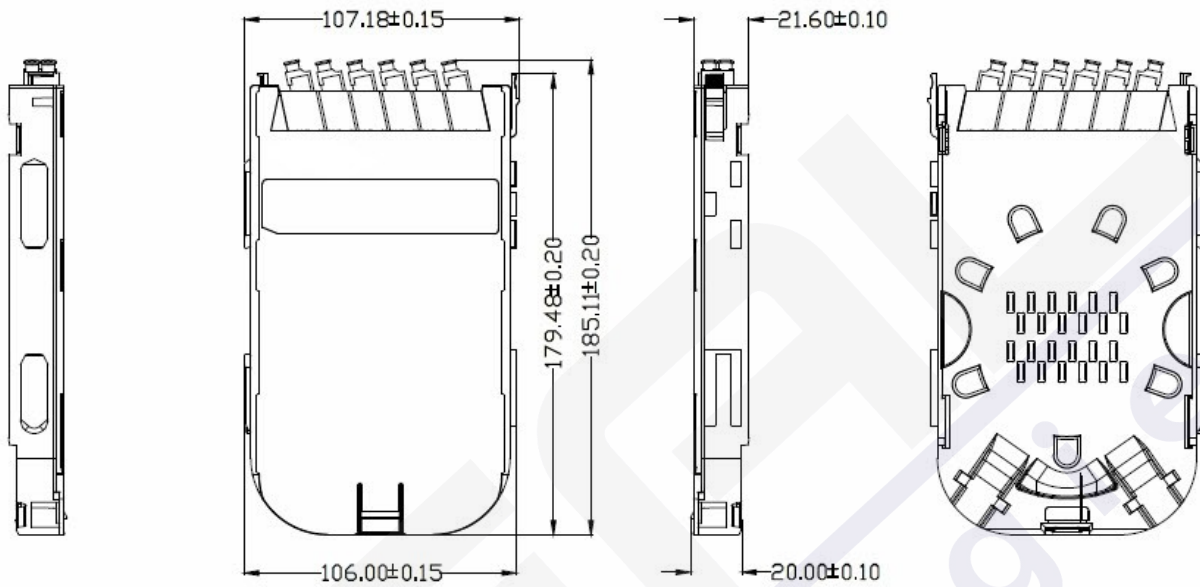

Modulo cassette 6 LC Duplex Om4

General data

Suitable for 1U and 3U subrack FTTH-BGT-xHE

Pre-equipped with 6 LC-Duplex adapter in single mode, multimode OM4 or multimode OM3 with ceramic ferrule

Inclined outlet left/right for the 1HE version, top/bottom outlet for the 3HE version

Cable entry via MTP®/MPO adapter

Splice cassette (Shrink -and Crimprotection) holder included in cassette for MTP®/ MPO free installation

Delivery without Pigtail and MTP®/MPO adapter

On request, the modules can also be equipped with E2000 adapters and pigtails.

Allgemeine Daten

Number of height units	0.5 U
------------------------	-------

With pigtails	False
---------------	-------

Modulo cassette 6 LC Duplex Om4

Drawings

Ideal Technology has a policy of continuous improvement. Specifications are subject to change without notice.