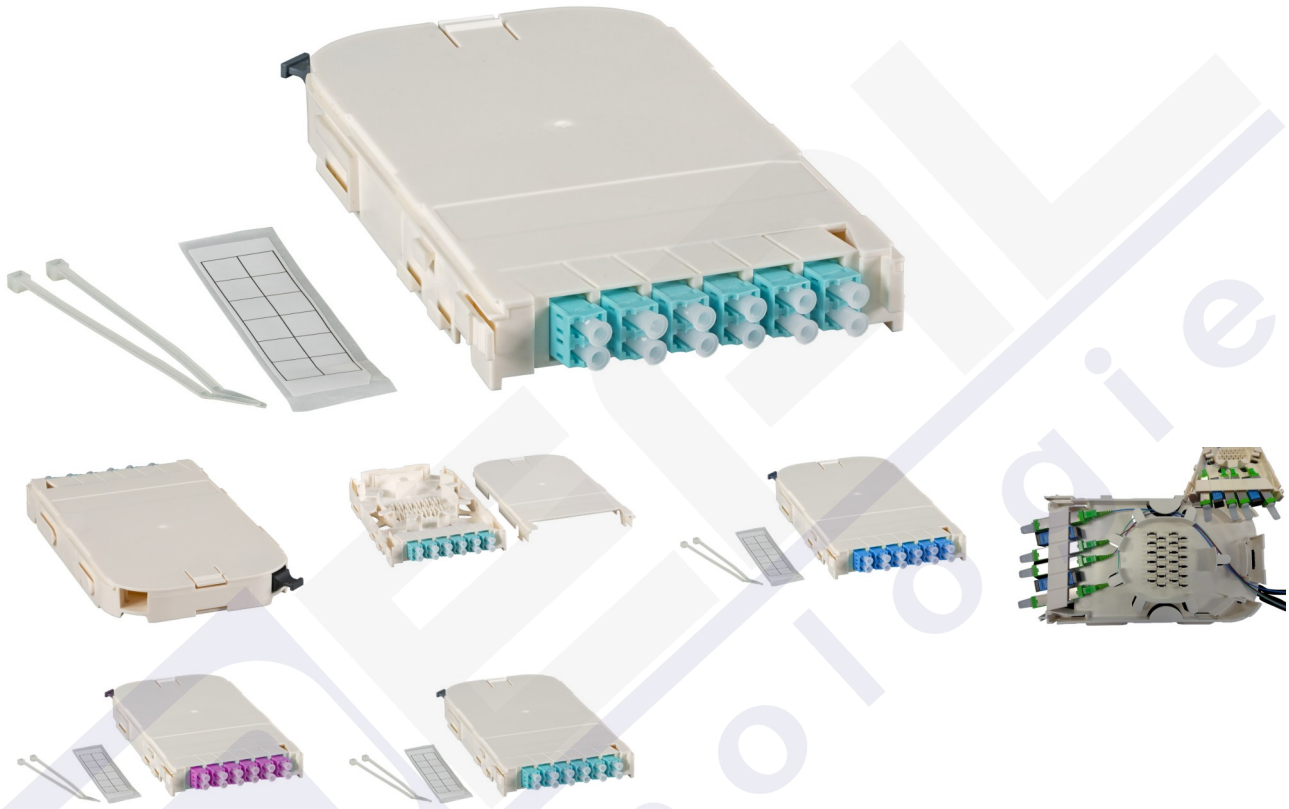

Modulo cassette 6 LC Duplex Om4

General data

Suitable for 1U and 3U subrack FTTH-BGT-xHE

Pre-equipped with 6 LC-Duplex adapter in single mode, multimode OM4 or multimode OM3 with ceramic ferrule

Inclined outlet left/right for the 1HE version, top/bottom outlet for the 3HE version

Cable entry via MTP®/MPO adapter

Splice cassette (Shrink -and Crimprotection) holder included in cassette for MTP®/ MPO free installation

Delivery without Pigtail and MTP®/MPO adapter

On request, the modules can also be equipped with E2000 adapters and pigtails.

Allgemeine Daten

Number of height units	0.5 U
------------------------	-------

With pigtails	False
---------------	-------

Modulo cassette 6 LC Duplex Om4

Drawings

Ideal Technology has a policy of continuous improvement. Specifications are subject to change without notice.