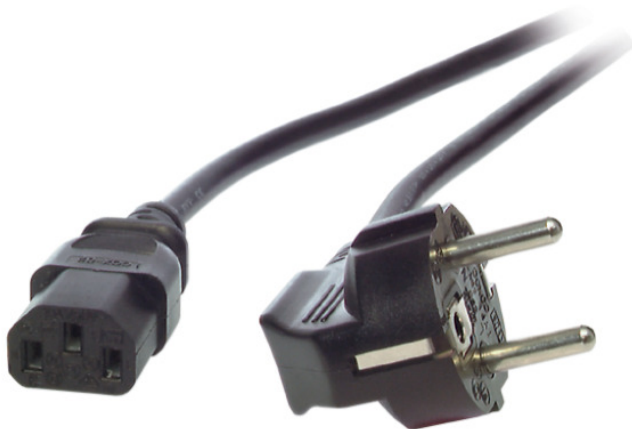

# CABLE DE RED SCHUKO M 90°C13 NEGRO 3X0,75MM.

## Description

10 A / 250 V VDE tested  
Suitable for Germany, Belgium, France and further

## General data

Connection 1	Socket outlet with protective contact (SCHUKO), right-angled
Connection 2	Cold device plug straight, female
Number of cores	3
Spiralized cable	False
Protective conductor	True
With cord switch	False
Colour outer sheath	Black

## Cable sheath

Material outer sheath	Polyvinyl chloride (PVC)
Temperature resistance	0 - 70 °C