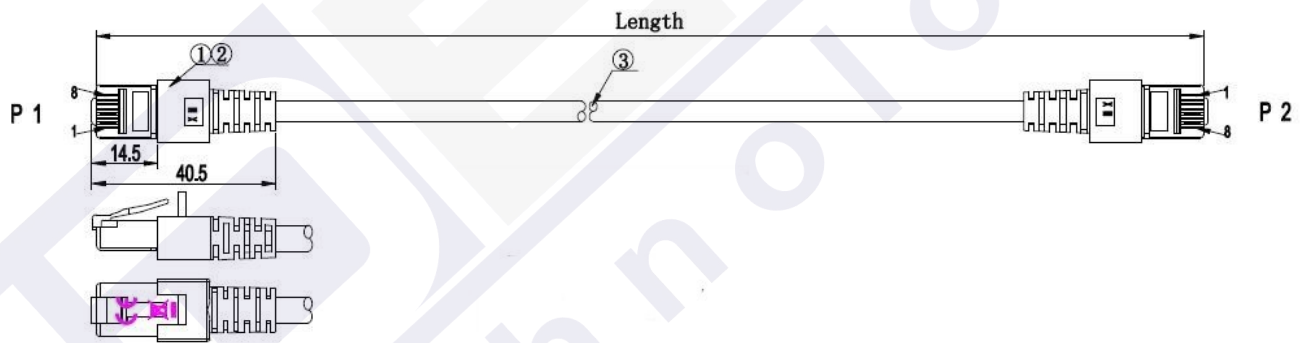

Übertragungstechnische Eigenschaften

Bandwidth	250MHz
Transmission	5Gbit

Normen, Zulassungen, Zertifizierungen

Oil resistant (acc. EN 60811-2-1)	False
Connector	IEC 60603-7-5

Available variants

ArtNr.	Bezeichnung	Length	Längentoleranz
K5510.0,15	RJ45 Patch cable S/FTP, Cat.6, LSZH, 0.15m, grey	0.15 m	±5 %
K5510.0,25	RJ45 Patch cable S/FTP, Cat.6, LSZH, 0.25m, grey	0.25 m	±5 %
K5510.0,5	RJ45 Patch cable S/FTP, Cat.6, LSZH, 0.5m, grey	0.5 m	±5 %
K5510.0,75	RJ45 Patch cable S/FTP, Cat.6, LSZH, 0.75m, grey	0.75 m	±5 %
K5510.1	RJ45 Patch cable S/FTP, Cat.6, LSZH, 1m, grey	1.0 m	±5 %
K5510.1,5	RJ45 Patch cable S/FTP, Cat.6, LSZH, 1.5m, grey	1.5 m	±5 %
K5510.2	RJ45 Patch cable S/FTP, Cat.6, LSZH, 2m, grey	2.0 m	±5 %
K5510.3	RJ45 Patch cable S/FTP, Cat.6, LSZH, 3m, grey	3.0 m	±5 %
K5510.5	RJ45 Patch cable S/FTP, Cat.6, LSZH, 5m, grey	5.0 m	±5 %
K5510.7,5	RJ45 Patch cable S/FTP, Cat.6, LSZH, 7.5m, grey	7.5 m	±5 %
K5510.10	RJ45 Patch cable S/FTP, Cat.6, LSZH, 10m, grey	10.0 m	±5 %
K5510.15	RJ45 Patch cable S/FTP, Cat.6, LSZH, 15m, grey	15.0 m	±5 %
K5510.20	RJ45 Patch cable S/FTP, Cat.6, LSZH, 20m, grey	20.0 m	±5 %
K5510.25	RJ45 Patch cable S/FTP, Cat.6, LSZH, 25m, grey	25.0 m	±5 %
K5510.30	RJ45 Patch cable S/FTP, Cat.6, LSZH, 30m, grey	30.0 m	±5 %
K5510.40	RJ45 Patch cable S/FTP, Cat.6, LSZH, 40m, grey	40.0 m	±5 %
K5510.50	RJ45 Patch cable S/FTP, Cat.6, LSZH, 50m, grey	50.0 m	±5 %

Ideal Technology has a policy of continuous improvement. Specifications are subject to change without notice.

Drawings

0,15m / 0,25m