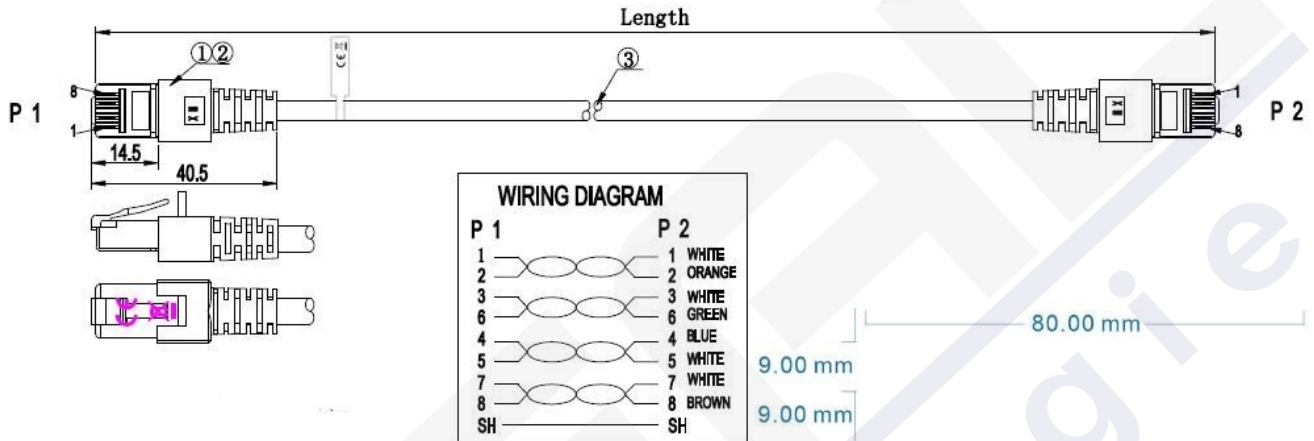

Length imprint on the boot

Allgemeine Daten

Anti-kink sleeve	moulded
Suitable for degree of protection (IP)	IP20
Cable type	S/FTP
Pin assignment	1:1
Locking lever	True

Ideal Technology has a policy of continuous improvement. Specifications are subject to change without notice.

Übertragungstechnische Eigenschaften

Bandwidth	250MHz
Transmission	5Gbit

Normen, Zulassungen, Zertifizierungen

Oil resistant (acc. EN 60811-2-1)	False
Connector	IEC 60603-7-5

Available variants

ArtNr.	Bezeichnung	Length	Längentoleranz
K5510.0,15	RJ45 Patch cable S/FTP, Cat.6, LSZH, 0.15m, grey	0.15 m	±5 %
K5510.0,25	RJ45 Patch cable S/FTP, Cat.6, LSZH, 0.25m, grey	0.25 m	±5 %
K5510.0,5	RJ45 Patch cable S/FTP, Cat.6, LSZH, 0.5m, grey	0.5 m	±5 %
K5510.0,75	RJ45 Patch cable S/FTP, Cat.6, LSZH, 0.75m, grey	0.75 m	±5 %
K5510.1	RJ45 Patch cable S/FTP, Cat.6, LSZH, 1m, grey	1.0 m	±5 %
K5510.1,5	RJ45 Patch cable S/FTP, Cat.6, LSZH, 1.5m, grey	1.5 m	±5 %
K5510.2	RJ45 Patch cable S/FTP, Cat.6, LSZH, 2m, grey	2.0 m	±5 %
K5510.3	RJ45 Patch cable S/FTP, Cat.6, LSZH, 3m, grey	3.0 m	±5 %
K5510.5	RJ45 Patch cable S/FTP, Cat.6, LSZH, 5m, grey	5.0 m	±5 %
K5510.7,5	RJ45 Patch cable S/FTP, Cat.6, LSZH, 7.5m, grey	7.5 m	±5 %
K5510.10	RJ45 Patch cable S/FTP, Cat.6, LSZH, 10m, grey	10.0 m	±5 %
K5510.15	RJ45 Patch cable S/FTP, Cat.6, LSZH, 15m, grey	15.0 m	±5 %
K5510.20	RJ45 Patch cable S/FTP, Cat.6, LSZH, 20m, grey	20.0 m	±5 %
K5510.25	RJ45 Patch cable S/FTP, Cat.6, LSZH, 25m, grey	25.0 m	±5 %
K5510.30	RJ45 Patch cable S/FTP, Cat.6, LSZH, 30m, grey	30.0 m	±5 %
K5510.40	RJ45 Patch cable S/FTP, Cat.6, LSZH, 40m, grey	40.0 m	±5 %
K5510.50	RJ45 Patch cable S/FTP, Cat.6, LSZH, 50m, grey	50.0 m	±5 %

Ideal Technology has a policy of continuous improvement. Specifications are subject to change without notice.

Drawings

0,15m / 0,25m