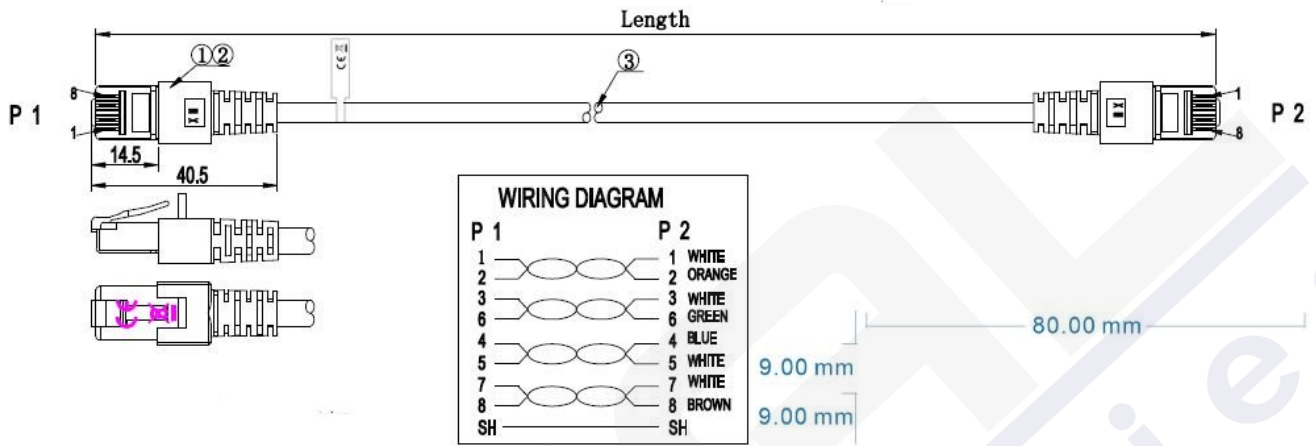

Kabelaufbau

Type of connector connection 2	RJ45 8(8)
AWG-size	27/7
Type of connector connection 1	RJ45 8(8)
Conductor Material	Copper
Cable construction	4x2

Kabelmantel

Low smoke	True
Oil resistant (according to EN 60811-404)	False
Flame retardant	acc. IEC60332-1
Outer diameter of the cable	6.2 mm
Printing	Cat.6 S/FTP 4x2xAWG27/7 PIMF ISO/IEC 11801 & EN50173-1 TIA/EIA 568B.2-1 Halogen Free ***Gigabit***
Silicone-free	True
Halogen-free	True

Übertragungstechnische Eigenschaften

Bandwidth	250MHz
-----------	--------

Normen, Zulassungen, Zertifizierungen

Oil resistant (acc. EN 60811-2-1)	False
Connector	IEC 60603-7-5

Available variants

ArtNr.	Bezeichnung	Length	Längentoleranz
K5512.0,15	RJ45 Patch cable S/FTP, Cat.6, LSZH, 0.15m, red	0.15 m	±5 %
K5512.0,25	RJ45 Patch cable S/FTP, Cat.6, LSZH, 0.25m, red	0.25 m	±5 %
K5512.0,5	RJ45 Patch cable S/FTP, Cat.6, LSZH, 0.5m, red	0.5 m	±5 %
K5512.1	RJ45 Patch cable S/FTP, Cat.6, LSZH, 1m, red	1.0 m	±5 %
K5512.1,5	RJ45 Patch cable S/FTP, Cat.6, LSZH, 1.5m, red	1.5 m	±5 %
K5512.2	RJ45 Patch cable S/FTP, Cat.6, LSZH, 2m, red	2.0 m	±5 %
K5512.3	RJ45 Patch cable S/FTP, Cat.6, LSZH, 3m, red	3.0 m	±5 %
K5512.5	RJ45 Patch cable S/FTP, Cat.6, LSZH, 5m, red	5.0 m	±5 %
K5512.7,5	RJ45 Patch cable S/FTP, Cat.6, LSZH, 7.5m, red	7.5 m	±5 %
K5512.10	RJ45 Patch cable S/FTP, Cat.6, LSZH, 10m, red	10.0 m	±5 %
K5512.15	RJ45 Patch cable S/FTP, Cat.6, LSZH, 15m, red	15.0 m	±5 %
K5512.20	RJ45 Patch cable S/FTP, Cat.6, LSZH, 20m, red	20.0 m	±5 %
K5512.25	RJ45 Patch cable S/FTP, Cat.6, LSZH, 25m, red	25.0 m	±5 %
K5512.30	RJ45 Patch cable S/FTP, Cat.6, LSZH, 30m, red	30.0 m	±5 %
K5512.40	RJ45 Patch cable S/FTP, Cat.6, LSZH, 40m, red	40.0 m	±5 %
K5512.50	RJ45 Patch cable S/FTP, Cat.6, LSZH, 50m, red	50.0 m	±5 %

Drawings

Latiguillo Sftp Ideal Cat-6 Rojo Lszh

0,15m / 0,25m