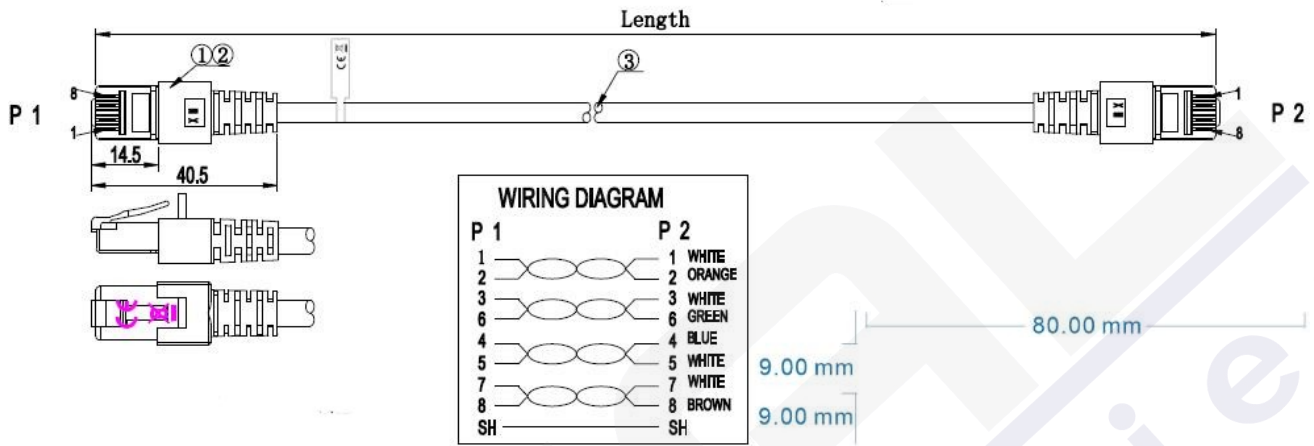

Latiguillo Sftp Ideal Cat-6 Verde Lszh

0,15m / 0,25m