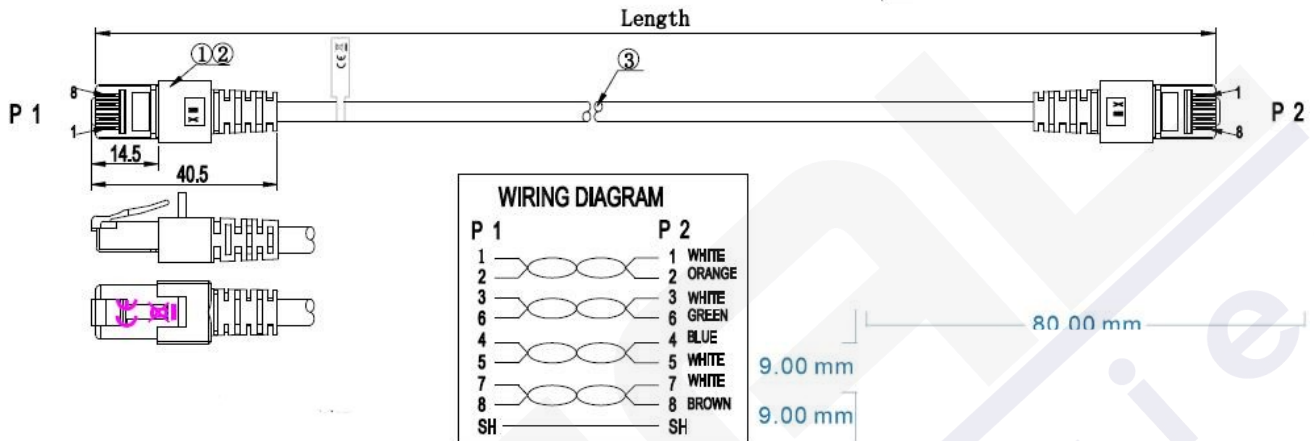

Length imprint on the boot

Allgemeine Daten

Colour outer sheath	black
Suitable for degree of protection (IP)	IP20
Cable type	S/FTP
Pin assignment	1:1
Locking lever	True

Latiguillo Sftp Ideal Cat-6 Negro Lszh

Übertragungstechnische Eigenschaften

Bandwidth	250MHz
-----------	--------

Normen, Zulassungen, Zertifizierungen

Oil resistant (acc. EN 60811-2-1)	False
Connector	IEC 60603-7-5

Available variants

ArtNr.	Bezeichnung	Length	Längentoleranz
K5515.0,15	RJ45 Patch cable S/FTP, Cat.6, LSZH, 0.15m, black	0.15 m	±5 %
K5515.0,25	RJ45 Patch cable S/FTP, Cat.6, LSZH, 0.25m, black	0.25 m	±5 %
K5515.0,5	RJ45 Patch cable S/FTP, Cat.6, LSZH, 0.5m, black	0.5 m	±5 %
K5515.1	RJ45 Patch cable S/FTP, Cat.6, LSZH, 1m, black	1.0 m	±5 %
K5515.1,5	RJ45 Patch cable S/FTP, Cat.6, LSZH, 1.5m, black	1.5 m	±5 %
K5515.2	RJ45 Patch cable S/FTP, Cat.6, LSZH, 2m, black	2.0 m	±5 %
K5515.3	RJ45 Patch cable S/FTP, Cat.6, LSZH, 3m, black	3.0 m	±5 %
K5515.5	RJ45 Patch cable S/FTP, Cat.6, LSZH, 5m, black	5.0 m	±5 %
K5515.7,5	RJ45 Patch cable S/FTP, Cat.6, LSZH, 7.5m, black	7.5 m	±5 %
K5515.10	RJ45 Patch cable S/FTP, Cat.6, LSZH, 10m, black	10.0 m	±5 %
K5515.15	RJ45 Patch cable S/FTP, Cat.6, LSZH, 15m, black	15.0 m	±5 %
K5515.20	RJ45 Patch cable S/FTP, Cat.6, LSZH, 20m, black	20.0 m	±5 %
K5515.25	RJ45 Patch cable S/FTP, Cat.6, LSZH, 25m, black	25.0 m	±5 %
K5515.30	RJ45 Patch cable S/FTP, Cat.6, LSZH, 30m, black	30.0 m	±5 %
K5515.40	RJ45 Patch cable S/FTP, Cat.6, LSZH, 40m, black	40.0 m	±5 %
K5515.50	RJ45 Patch cable S/FTP, Cat.6, LSZH, 50m, black	50.0 m	±5 %

Ideal Technology has a policy of continuous improvement. Specifications are subject to change without notice.

Drawings

0,15m / 0,25m