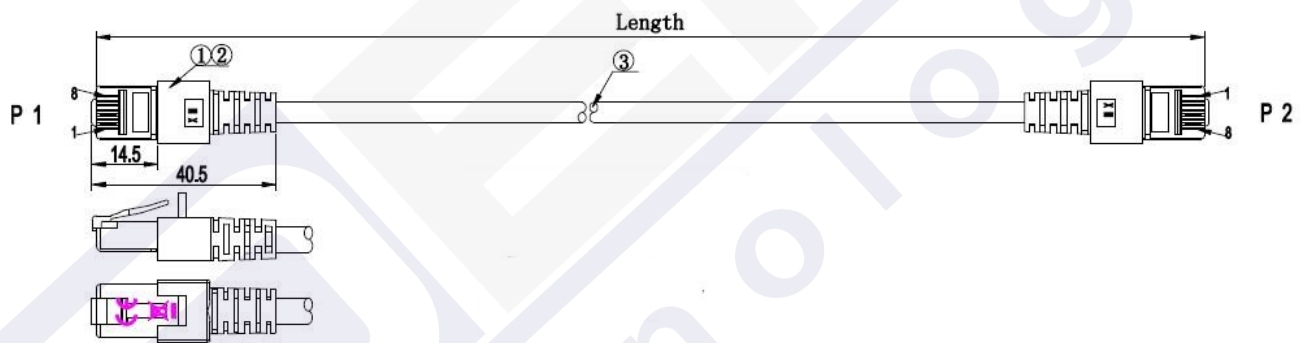

Length imprint on the boot

Allgemeine Daten

Colour outer sheath	black
Suitable for degree of protection (IP)	IP20
Cable type	S/FTP
Pin assignment	1:1
Locking lever	True

Latiguillo Sftp Ideal Cat-6 Negro Lszh

Übertragungstechnische Eigenschaften

Bandwidth	250MHz
-----------	--------

Normen, Zulassungen, Zertifizierungen

Oil resistant (acc. EN 60811-2-1)	False
Connector	IEC 60603-7-5

Available variants

ArtNr.	Bezeichnung	Length	Längentoleranz
K5515.0,15	RJ45 Patch cable S/FTP, Cat.6, LSZH, 0.15m, black	0.15 m	±5 %
K5515.0,25	RJ45 Patch cable S/FTP, Cat.6, LSZH, 0.25m, black	0.25 m	±5 %
K5515.0,5	RJ45 Patch cable S/FTP, Cat.6, LSZH, 0.5m, black	0.5 m	±5 %
K5515.1	RJ45 Patch cable S/FTP, Cat.6, LSZH, 1m, black	1.0 m	±5 %
K5515.1,5	RJ45 Patch cable S/FTP, Cat.6, LSZH, 1.5m, black	1.5 m	±5 %
K5515.2	RJ45 Patch cable S/FTP, Cat.6, LSZH, 2m, black	2.0 m	±5 %
K5515.3	RJ45 Patch cable S/FTP, Cat.6, LSZH, 3m, black	3.0 m	±5 %
K5515.5	RJ45 Patch cable S/FTP, Cat.6, LSZH, 5m, black	5.0 m	±5 %
K5515.7,5	RJ45 Patch cable S/FTP, Cat.6, LSZH, 7.5m, black	7.5 m	±5 %
K5515.10	RJ45 Patch cable S/FTP, Cat.6, LSZH, 10m, black	10.0 m	±5 %
K5515.15	RJ45 Patch cable S/FTP, Cat.6, LSZH, 15m, black	15.0 m	±5 %
K5515.20	RJ45 Patch cable S/FTP, Cat.6, LSZH, 20m, black	20.0 m	±5 %
K5515.25	RJ45 Patch cable S/FTP, Cat.6, LSZH, 25m, black	25.0 m	±5 %
K5515.30	RJ45 Patch cable S/FTP, Cat.6, LSZH, 30m, black	30.0 m	±5 %
K5515.40	RJ45 Patch cable S/FTP, Cat.6, LSZH, 40m, black	40.0 m	±5 %
K5515.50	RJ45 Patch cable S/FTP, Cat.6, LSZH, 50m, black	50.0 m	±5 %

Ideal Technology has a policy of continuous improvement. Specifications are subject to change without notice.

Drawings

0,15m / 0,25m