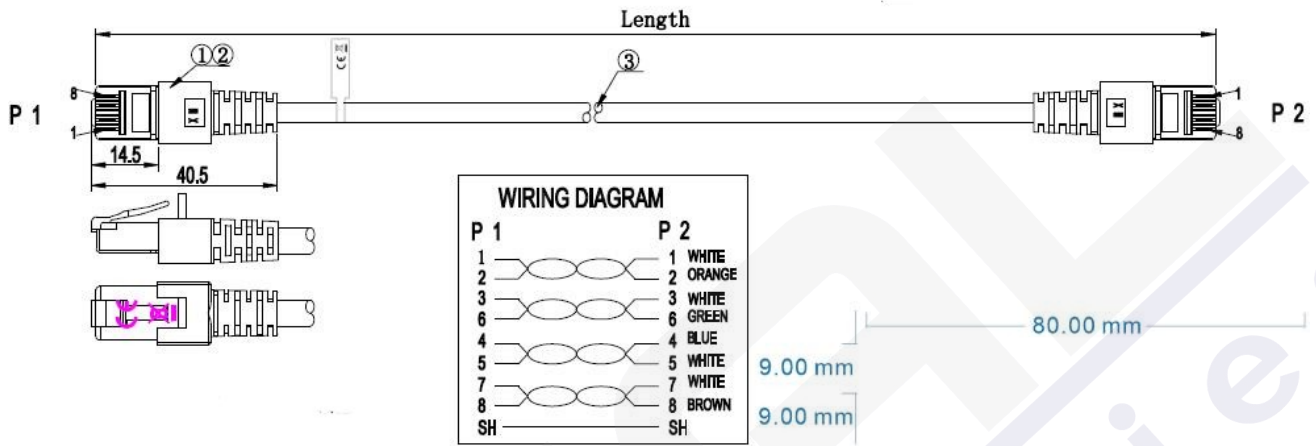

Latiguillo Sftp Ideal Cat-6 Naranja Lszh

0,15m / 0,25m