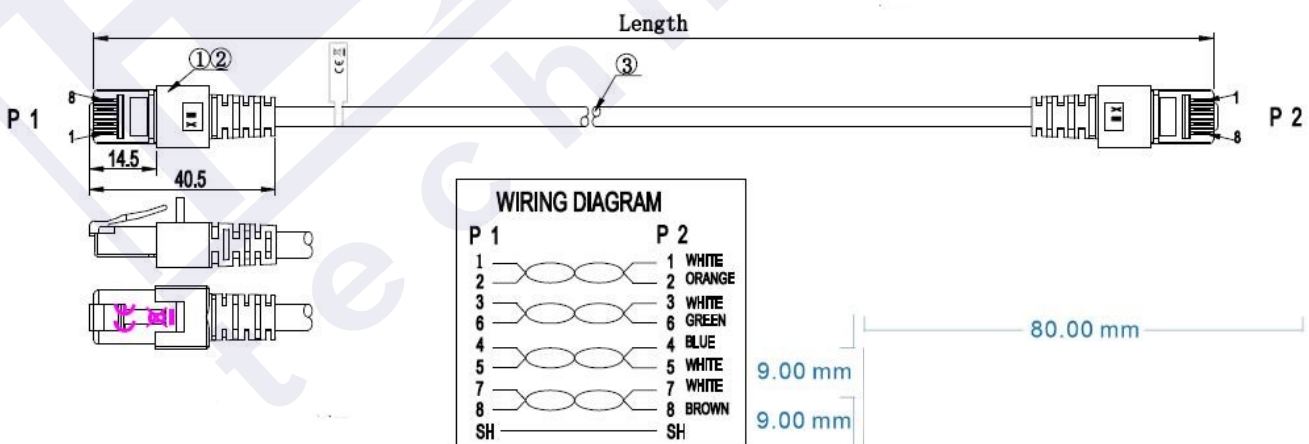

Length imprint on the boot

Allgemeine Daten

Suitable for degree of protection (IP)	IP20
Cable type	S/FTP
Pin assignment	1:1
Locking lever	True
Fire retardant version	True
Model	Shielded
Material outer sheath	LSZH
Contacts	Gold plated
Allocation	acc. TIA/EIA 568B
Colour anti-kink sleeve	white
Connector type	RJ45 Standard

Latiguillo Sftp Ideal Cat-6 Blanco Lszh

Übertragungstechnische Eigenschaften

Bandwidth | 250MHz

Normen, Zulassungen, Zertifizierungen

Oil resistant (acc. EN 60811-2-1) | False
Connector | IEC 60603-7-5

Available variants

ArtNr.	Bezeichnung	Length	Längentoleranz
K5518.0,15	RJ45 Patch cable S/FTP, Cat.6, LSZH, 0.15m, white	0.15 m	±5 %
K5518.0,25	RJ45 Patch cable S/FTP, Cat.6, LSZH, 0.25m, white	0.25 m	±5 %
K5518.0,5	RJ45 Patch cable S/FTP, Cat.6, LSZH, 0.5m, white	0.5 m	±5 %
K5518.1	RJ45 Patch cable S/FTP, Cat.6, LSZH, 1m, white	1.0 m	±5 %
K5518.1,5	RJ45 Patch cable S/FTP, Cat.6, LSZH, 1.5m, white	1.5 m	±5 %
K5518.2	RJ45 Patch cable S/FTP, Cat.6, LSZH, 2m, white	2.0 m	±5 %
K5518.3	RJ45 Patch cable S/FTP, Cat.6, LSZH, 3m, white	3.0 m	±5 %
K5518.5	RJ45 Patch cable S/FTP, Cat.6, LSZH, 5m, white	5.0 m	±5 %
K5518.7,5	RJ45 Patch cable S/FTP, Cat.6, LSZH, 7.5m, white	7.5 m	±5 %
K5518.10	RJ45 Patch cable S/FTP, Cat.6, LSZH, 10m, white	10.0 m	±5 %
K5518.15	RJ45 Patch cable S/FTP, Cat.6, LSZH, 15m, white	15.0 m	±5 %
K5518.20	RJ45 Patch cable S/FTP, Cat.6, LSZH, 20m, white	20.0 m	±5 %
K5518.25	RJ45 Patch cable S/FTP, Cat.6, LSZH, 25m, white	25.0 m	±5 %
K5518.30	RJ45 Patch cable S/FTP, Cat.6, LSZH, 30m, white	30.0 m	±5 %
K5518.40	RJ45 Patch cable S/FTP, Cat.6, LSZH, 40m, white	40.0 m	±5 %
K5518.50	RJ45 Patch cable S/FTP, Cat.6, LSZH, 50m, white	50.0 m	±5 %