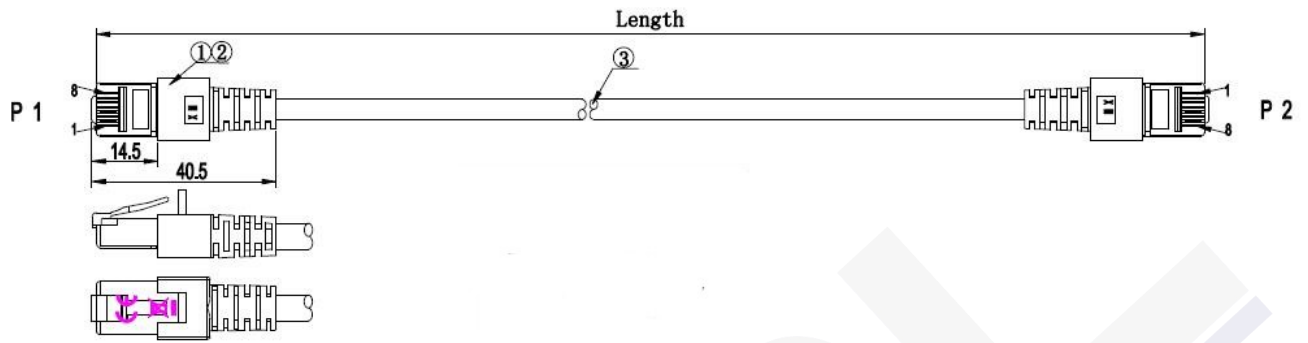

Latiguillo Sftp Ideal Cat-6 Blanco Lszh

0,15m / 0,25m