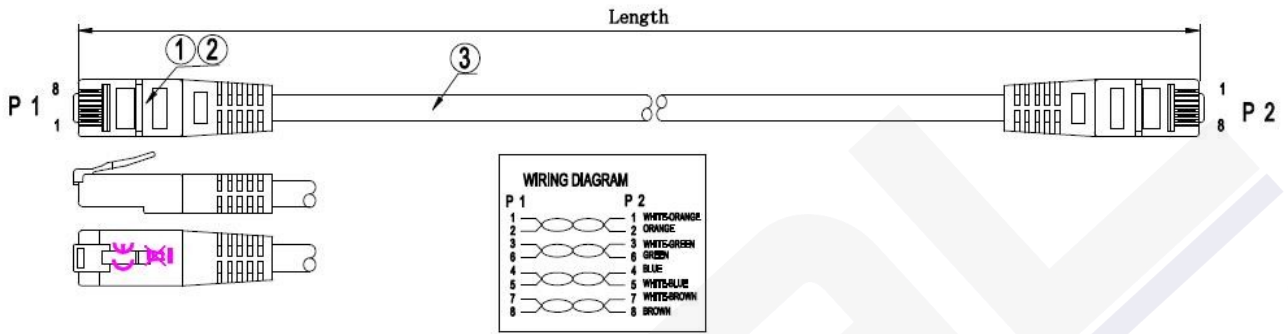

Latiguillo Utp Ideal Cat-6 Gris

Ideal Technology has a policy of continuous improvement. Specifications are subject to change without notice.