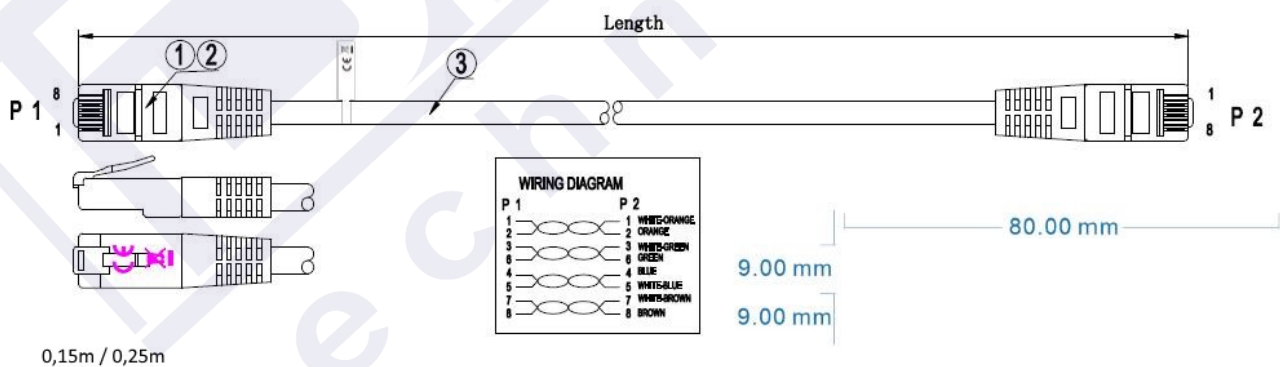

Transmission	5Gbit

Normen, Zulassungen, Zertifizierungen

Cabling standard	EN50173
Connector	IEC 60603-7-4
Oil resistant (acc. EN 60811-2-1)	False

Available variants

ArtNr.	Bezeichnung	Length	Längentoleranz
K8100GR.0,25	RJ45 Patch cable U/UTP, Cat.6, PVC, CCA, 0.25m, grey	0.25 m	±5 %
K8100GR.0,5	RJ45 Patch cable U/UTP, Cat.6, PVC, CCA, 0.5m, grey	0.5 m	±5 %
K8100GR.1	RJ45 Patch cable U/UTP, Cat.6, PVC, CCA, 1m, grey	1.0 m	±5 %
K8100GR.1,5	RJ45 Patch cable U/UTP, Cat.6, PVC, CCA, 1.5m, grey	1.5 m	±5 %
K8100GR.2	RJ45 Patch cable U/UTP, Cat.6, PVC, CCA, 2m, grey	2.0 m	±5 %
K8100GR.3	RJ45 Patch cable U/UTP, Cat.6, PVC, CCA, 3m, grey	3.0 m	±5 %
K8100GR.5	RJ45 Patch cable U/UTP, Cat.6, PVC, CCA, 5m, grey	5.0 m	±5 %
K8100GR.7,5	RJ45 Patch cable U/UTP, Cat.6, PVC, CCA, 7.5m, grey	7.5 m	±5 %
K8100GR.10	RJ45 Patch cable U/UTP, Cat.6, PVC, CCA, 10m, grey	10.0 m	±5 %
K8100GR.15	RJ45 Patch cable U/UTP, Cat.6, PVC, CCA, 15m, grey	15.0 m	±5 %
K8100GR.20	RJ45 Patch cable U/UTP, Cat.6, PVC, CCA, 20m, grey	20.0 m	±5 %
K8100GR.30	RJ45 Patch cable U/UTP, Cat.6, PVC, CCA, 30m, grey	30.0 m	±5 %

Drawings