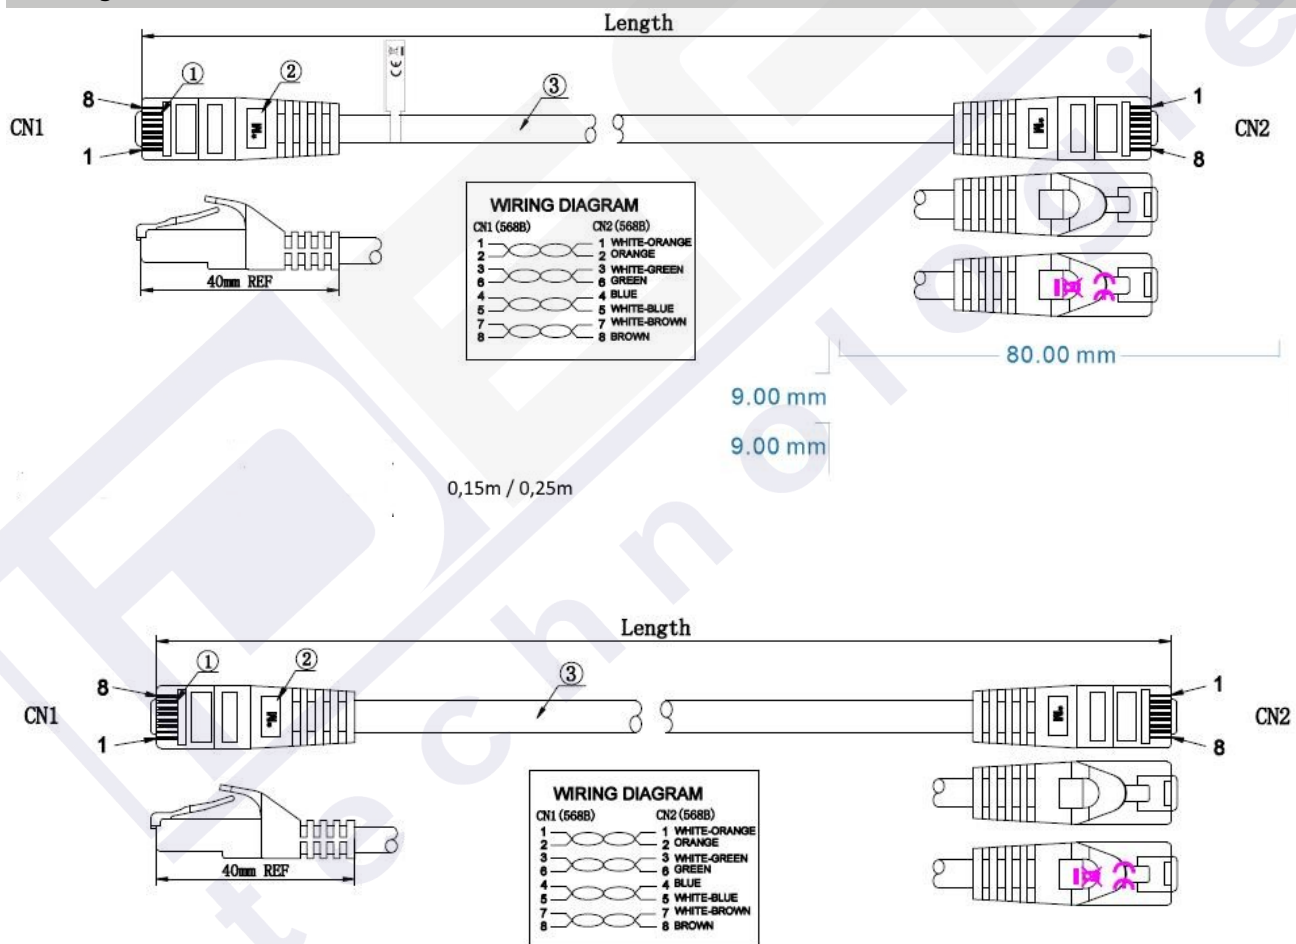

Latiguillo Utp Ideal Cat-6 AzulLszh

Available variants

ArtNr.	Bezeichnung	Length	Längentoleranz
K8104BL.0,25	RJ45 Patch cable U/UTP, Cat.6, LSZH, CCA, 0,25m, blue	0.25 m	±5 %
K8104BL.0,5	RJ45 Patch cable U/UTP, Cat.6, LSZH, CCA, 0,5m, blue	0.5 m	±5 %
K8104BL.1	RJ45 Patch cable U/UTP, Cat.6, LSZH, CCA, 1m, blue	1.0 m	±5 %
K8104BL.1,5	RJ45 Patch cable U/UTP, Cat.6, LSZH, CCA, 1,5m, blue	1.5 m	±5 %
K8104BL.2	RJ45 Patch cable U/UTP, Cat.6, LSZH, CCA, 2m, blue	2.0 m	±5 %
K8104BL.3	RJ45 Patch cable U/UTP, Cat.6, LSZH, CCA, 3m, blue	3.0 m	±5 %
K8104BL.5	RJ45 Patch cable U/UTP, Cat.6, LSZH, CCA, 5m, blue	5.0 m	±5 %
K8104BL.7,5	RJ45 Patch cable U/UTP, Cat.6, LSZH, CCA, 7,5m, blue	7.5 m	±5 %
K8104BL.10	RJ45 Patch cable U/UTP, Cat.6, LSZH, CCA, 10m, blue	10.0 m	±5 %
K8104BL.15	RJ45 Patch cable U/UTP, Cat.6, LSZH, CCA, 15m, blue	15.0 m	±5 %
K8104BL.20	RJ45 Patch cable U/UTP, Cat.6, LSZH, CCA, 20m, blue	20.0 m	±5 %

Drawings

Ideal Technology has a policy of continuous improvement. Specifications are subject to change without notice.