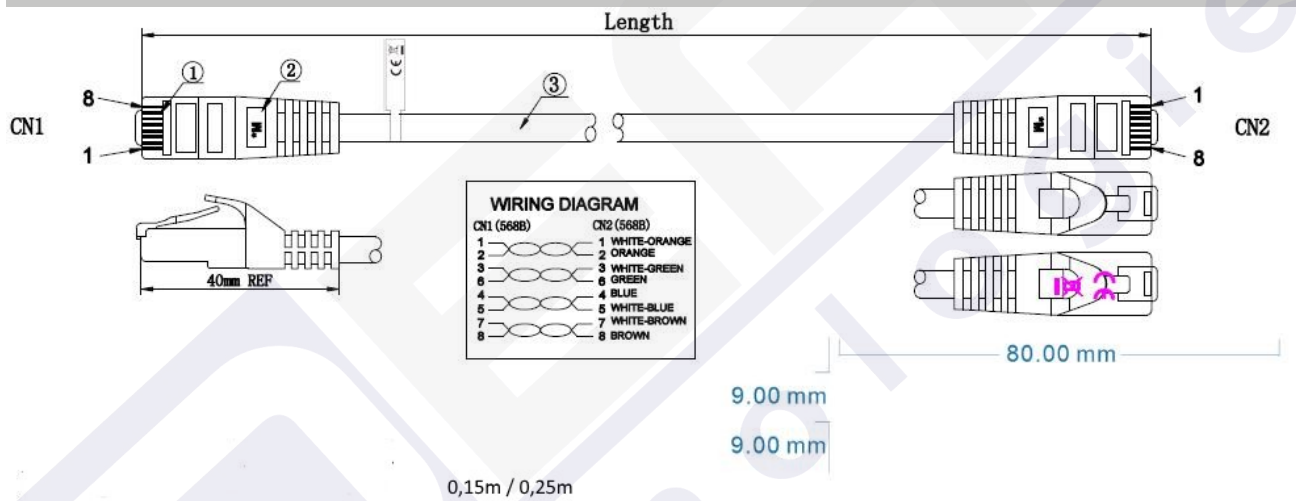

Latiguillo Utp Ideal Cat-6 Verde Lszh

Available variants

ArtNr.	Bezeichnung	Length	Längentoleranz
K8104GN.0,25	RJ45 Patch cable U/UTP, Cat.6, LSZH, CCA, 0,25m, green	0.25 m	±5 %
K8104GN.0,5	RJ45 Patch cable U/UTP, Cat.6, LSZH, CCA, 0,5m, green	0.5 m	±5 %
K8104GN.1	RJ45 Patch cable U/UTP, Cat.6, LSZH, CCA, 1m, green	1.0 m	±5 %
K8104GN.1,5	RJ45 Patch cable U/UTP, Cat.6, LSZH, CCA, 1,5m, green	1.5 m	±5 %
K8104GN.2	RJ45 Patch cable U/UTP, Cat.6, LSZH, CCA, 2m, green	2.0 m	±5 %
K8104GN.3	RJ45 Patch cable U/UTP, Cat.6, LSZH, CCA, 3m, green	3.0 m	±5 %
K8104GN.5	RJ45 Patch cable U/UTP, Cat.6, LSZH, CCA, 5m, green	5.0 m	±5 %
K8104GN.7,5	RJ45 Patch cable U/UTP, Cat.6, LSZH, CCA, 7,5m, green	7.5 m	±5 %
K8104GN.10	RJ45 Patch cable U/UTP, Cat.6, LSZH, CCA, 10m, green	10.0 m	±5 %
K8104GN.15	RJ45 Patch cable U/UTP, Cat.6, LSZH, CCA, 15m, green	15.0 m	±5 %
K8104GN.20	RJ45 Patch cable U/UTP, Cat.6, LSZH, CCA, 20m, green	20.0 m	±5 %
K8104GN.25	RJ45 Patch cable U/UTP, Cat.6, LSZH, CCA, 25m, green	25.0 m	±5 %

Drawings

Ideal Technology has a policy of continuous improvement. Specifications are subject to change without notice.