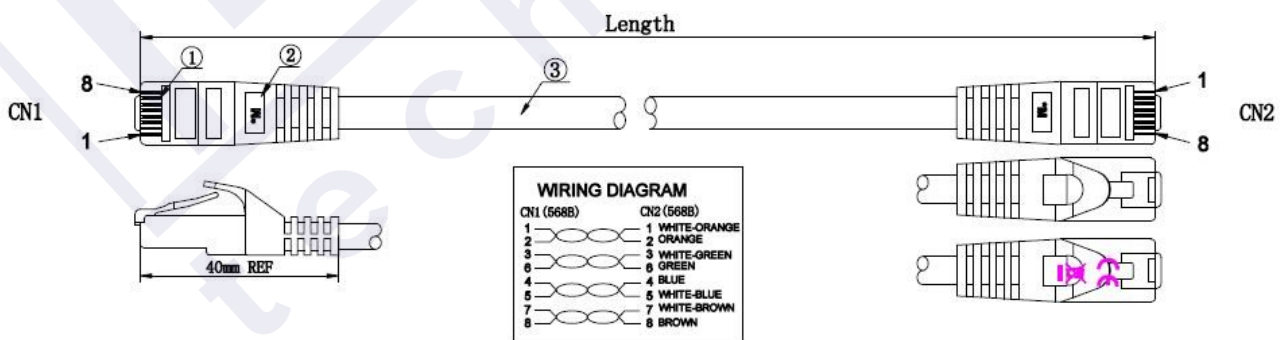

Latiguillo Utp Ideal Cat-6 Verde Lszh

Available variants

ArtNr.	Bezeichnung	Length	Längentoleranz
K8104GN.0,25	RJ45 Patch cable U/UTP, Cat.6, LSZH, CCA, 0,25m, green	0.25 m	±5 %
K8104GN.0,5	RJ45 Patch cable U/UTP, Cat.6, LSZH, CCA, 0,5m, green	0.5 m	±5 %
K8104GN.1	RJ45 Patch cable U/UTP, Cat.6, LSZH, CCA, 1m, green	1.0 m	±5 %
K8104GN.1,5	RJ45 Patch cable U/UTP, Cat.6, LSZH, CCA, 1,5m, green	1.5 m	±5 %
K8104GN.2	RJ45 Patch cable U/UTP, Cat.6, LSZH, CCA, 2m, green	2.0 m	±5 %
K8104GN.3	RJ45 Patch cable U/UTP, Cat.6, LSZH, CCA, 3m, green	3.0 m	±5 %
K8104GN.5	RJ45 Patch cable U/UTP, Cat.6, LSZH, CCA, 5m, green	5.0 m	±5 %
K8104GN.7,5	RJ45 Patch cable U/UTP, Cat.6, LSZH, CCA, 7,5m, green	7.5 m	±5 %
K8104GN.10	RJ45 Patch cable U/UTP, Cat.6, LSZH, CCA, 10m, green	10.0 m	±5 %
K8104GN.15	RJ45 Patch cable U/UTP, Cat.6, LSZH, CCA, 15m, green	15.0 m	±5 %
K8104GN.20	RJ45 Patch cable U/UTP, Cat.6, LSZH, CCA, 20m, green	20.0 m	±5 %
K8104GN.25	RJ45 Patch cable U/UTP, Cat.6, LSZH, CCA, 25m, green	25.0 m	±5 %

Drawings

Ideal Technology has a policy of continuous improvement. Specifications are subject to change without notice.