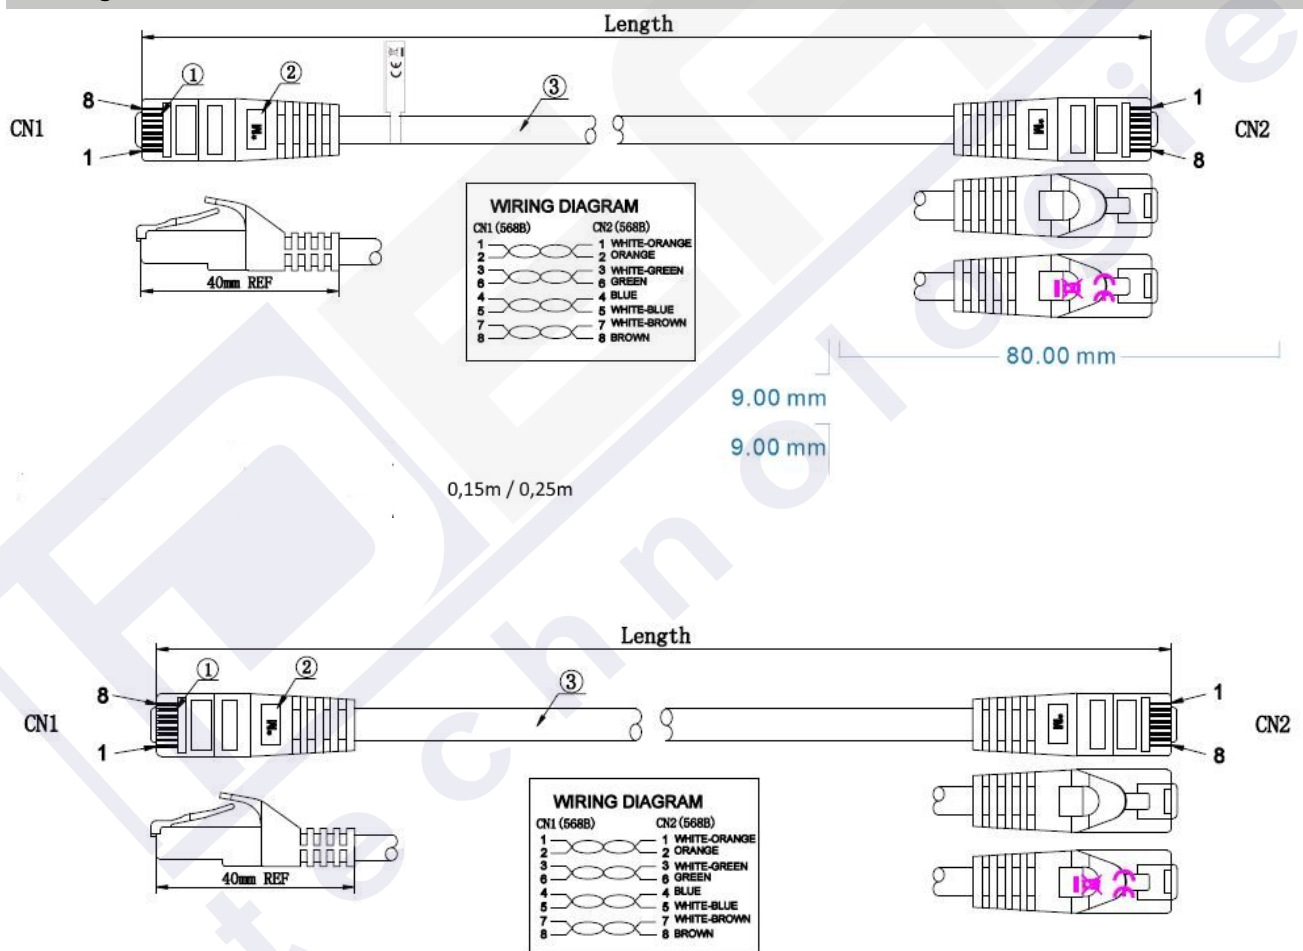

Latiguillo Utp Ideal Cat-6 Rojo Lszh

Available variants

ArtNr.	Bezeichnung	Length	Längentoleranz
K8104RT.0,25	RJ45 Patch cable U/UTP, Cat.6, LSZH, CCA, 0,25m, red	0.25 m	±5 %
K8104RT.0,5	RJ45 Patch cable U/UTP, Cat.6, LSZH, CCA, 0,5m, red	0.5 m	±5 %
K8104RT.1	RJ45 Patch cable U/UTP, Cat.6, LSZH, CCA, 1m, red	1.0 m	±5 %
K8104RT.1,5	RJ45 Patch cable U/UTP, Cat.6, LSZH, CCA, 1,5m, red	1.5 m	±5 %
K8104RT.2	RJ45 Patch cable U/UTP, Cat.6, LSZH, CCA, 2m, red	2.0 m	±5 %
K8104RT.3	RJ45 Patch cable U/UTP, Cat.6, LSZH, CCA, 3m, red	3.0 m	±5 %
K8104RT.5	RJ45 Patch cable U/UTP, Cat.6, LSZH, CCA, 5m, red	5.0 m	±5 %
K8104RT.7,5	RJ45 Patch cable U/UTP, Cat.6, LSZH, CCA, 7,5m, red	7.5 m	±5 %
K8104RT.10	RJ45 Patch cable U/UTP, Cat.6, LSZH, CCA, 10m, red	10.0 m	±5 %
K8104RT.15	RJ45 Patch cable U/UTP, Cat.6, LSZH, CCA, 15m, red	15.0 m	±5 %
K8104RT.20	RJ45 Patch cable U/UTP, Cat.6, LSZH, CCA, 20m, red	20.0 m	±5 %

Drawings

Ideal Technology has a policy of continuous improvement. Specifications are subject to change without notice.