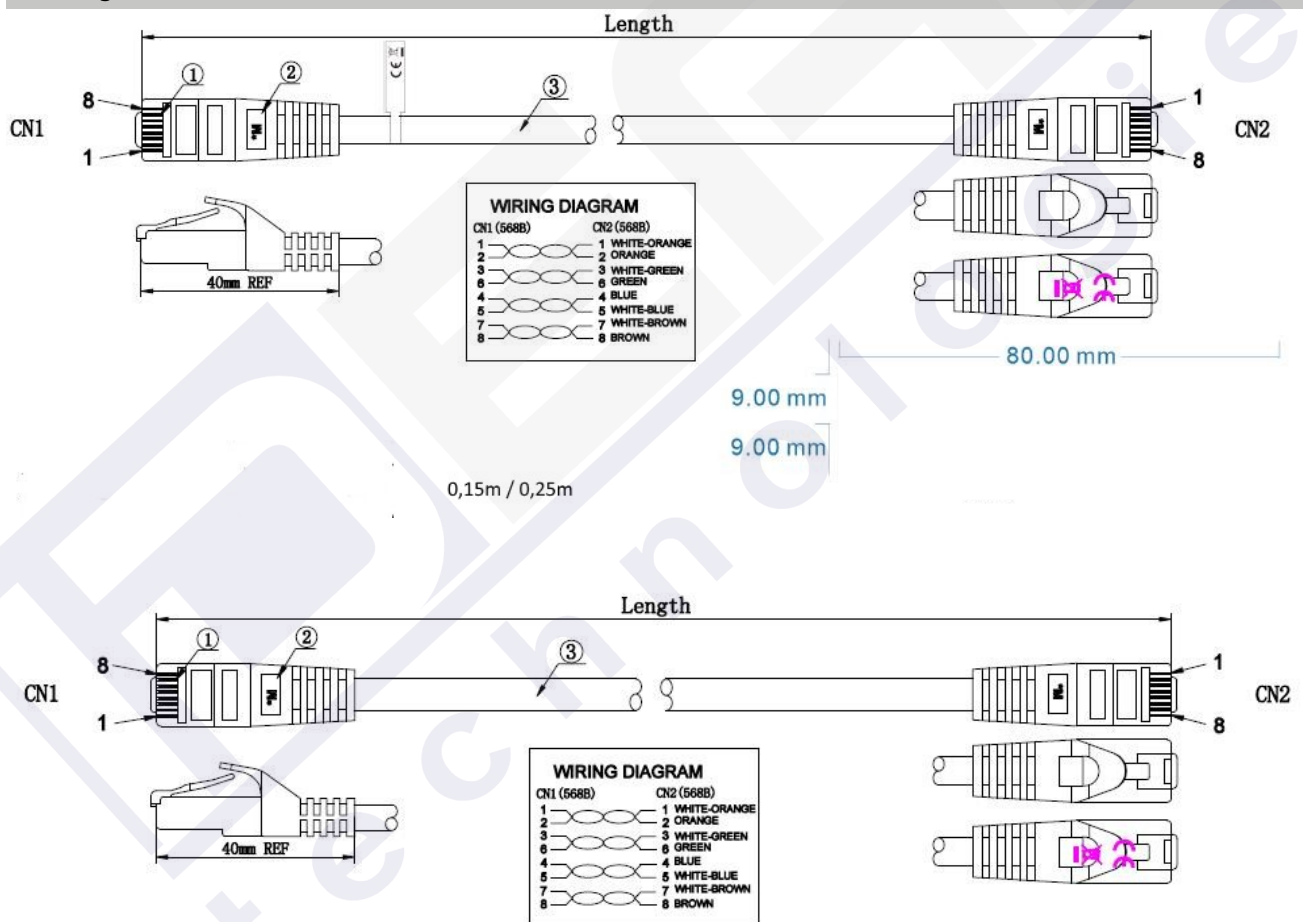

Latiguillo Utp

Ideal Cat-6 Negro Lszh

Available variants

ArtNr.	Bezeichnung	Length	Längentoleranz
K8104SW.0,25	RJ45 Patch cable U/UTP, Cat.6, LSZH, CCA, 0,25m, black	0.25 m	±5 %
K8104SW.0,5	RJ45 Patch cable U/UTP, Cat.6, LSZH, CCA, 0.5m, black	0.5 m	±5 %
K8104SW.1	RJ45 Patch cable U/UTP, Cat.6, LSZH, CCA, 1m, black	1.0 m	±5 %
K8104SW.1,5	RJ45 Patch cable U/UTP, Cat.6, LSZH, CCA, 1,5m, black	1.5 m	±5 %
K8104SW.2	RJ45 Patch cable U/UTP, Cat.6, LSZH, CCA, 2m, black	2.0 m	±5 %
K8104SW.3	RJ45 Patch cable U/UTP, Cat.6, LSZH, CCA, 3m, black	3.0 m	±5 %
K8104SW.5	RJ45 Patch cable U/UTP, Cat.6, LSZH, CCA, 5m, black	5.0 m	±5 %
K8104SW.7,5	RJ45 Patch cable U/UTP, Cat.6, LSZH, CCA, 7,5m, black	7.5 m	±5 %
K8104SW.10	RJ45 Patch cable U/UTP, Cat.6, LSZH, CCA, 10m, black	10.0 m	±5 %
K8104SW.15	RJ45 Patch cable U/UTP, Cat.6, LSZH, CCA, 15m, black	15.0 m	±5 %
K8104SW.20	RJ45 Patch cable U/UTP, Cat.6, LSZH, CCA, 20m, black	20.0 m	±5 %

Drawings

Ideal Technology has a policy of continuous improvement. Specifications are subject to change without notice.